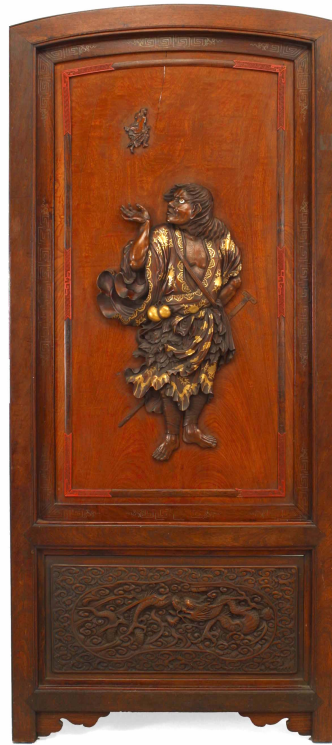

NEWEL

EST 1939

32-00 SKILLMAN AVE
NEW YORK, NY 11101

(212)758-1970

sales@newel.com | NEWEL.COM

INVENTORY #

016038

SALE PRICE

\$8,500.00

Chinese Rosewood and Brass Door Panel

Asian Chinese style (19th Century) rosewood and brass inlaid framed rounded top door panel with carved and gilt trimmed Samuri figure.

DIMENSIONS W:32"H:71.75"

LOCATION LIC

SKU : #016038