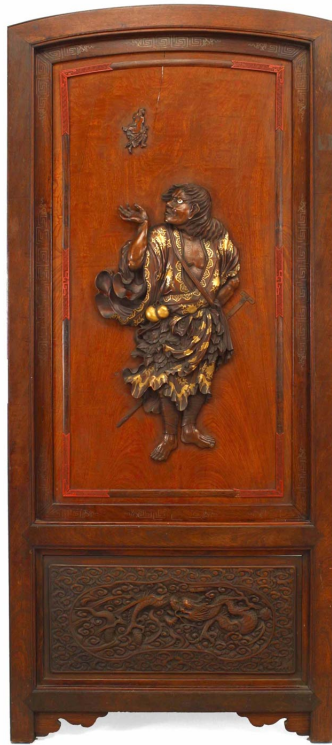

NEWEL

EST 1939

32-00 SKILLMAN AVE

NEW YORK, NY 11101

(212)758-1970

sales@newel.com | NEWEL.COM

INVENTORY #

016038

SALE PRICE

$8,500.00

Chinese Rosewood and Brass Door Panel

Asian Chinese style (19th Century) rosewood and brass inlaid framed rounded top door panel with carved and gilt trimmed Samuri figure.

DIMENSIONS W:32"H:71.75"

LOCATION LIC

SKU : #016038