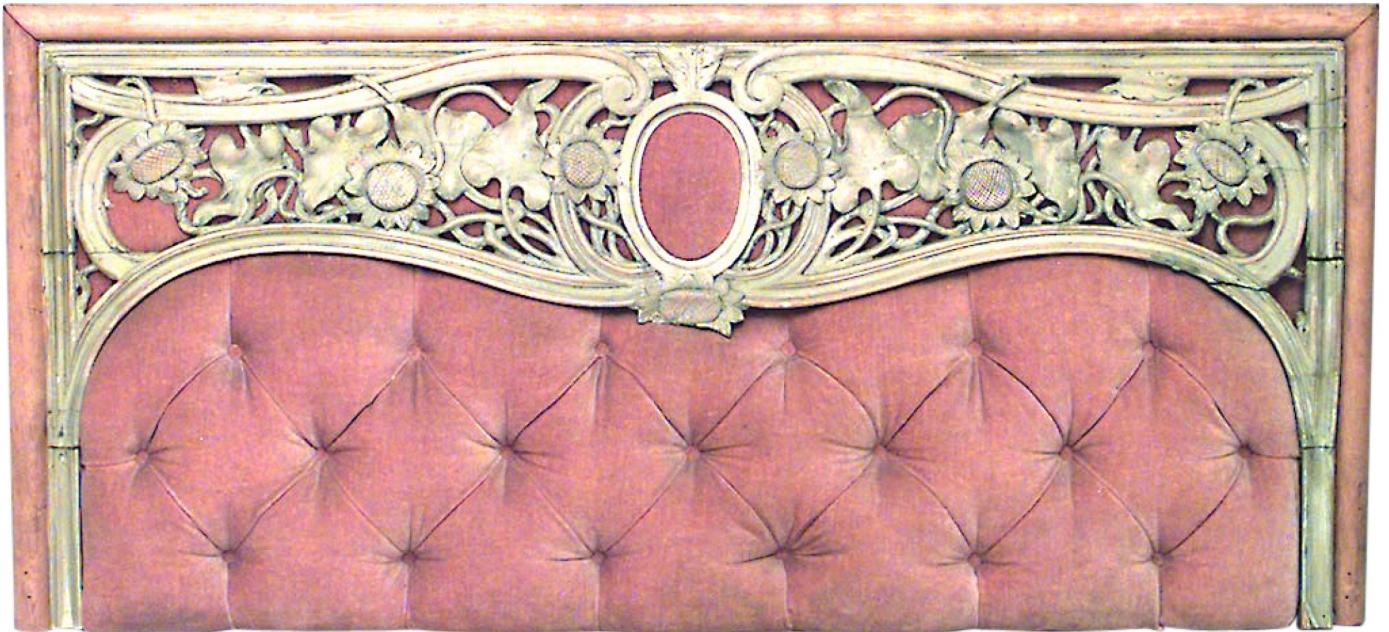

NEWEL

EST 1939

32-00 SKILLMAN AVE

NEW YORK, NY 11101

(212)758-1970

sales@newel.com | NEWEL.COM

INVENTORY #

015452

SALE PRICE

$3,500.00

Art Nouveau Pink Velvet Wall Panel

Art Nouveau stripped wall panel with pink velvet inset backing and carved floral filigree design.

DIMENSIONS   W:56"H:27"

LOCATION   LIC

SKU : #015452