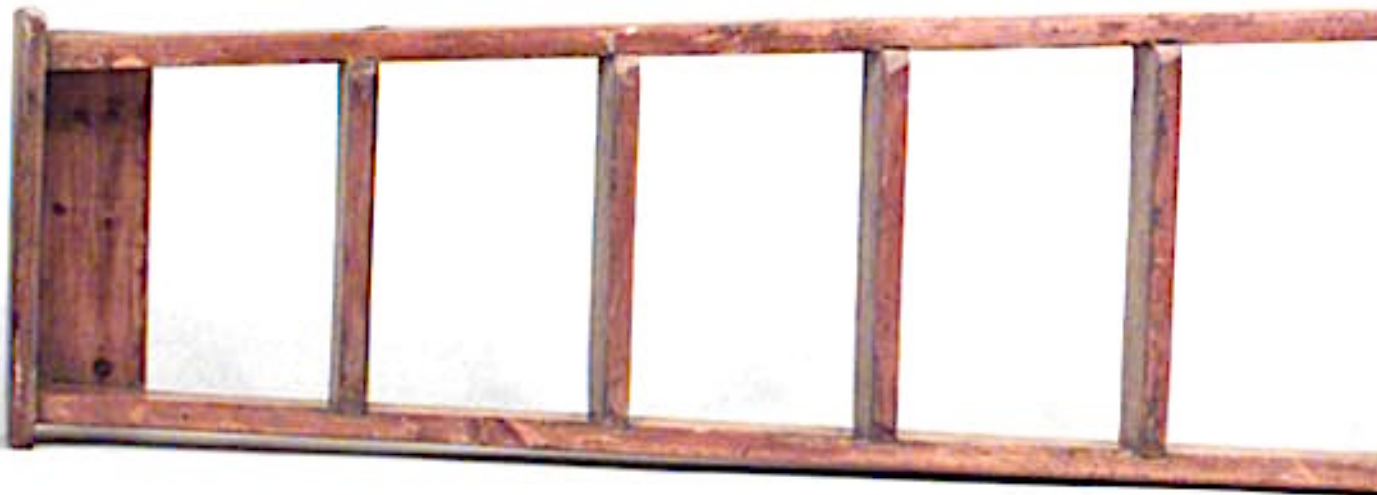

NEWEL

EST 1939

32-00 SKILLMAN AVE
NEW YORK, NY 11101

(212)758-1970

sales@newel.com | NEWEL.COM

INVENTORY #

003046

SALE PRICE

$675.00

American Victorian Oak Library Ladder

American Victorian style (20th Cent) oak straight library ladder.

DIMENSIONS W:17.75"H:90"

LOCATION LIC

SKU : #003046