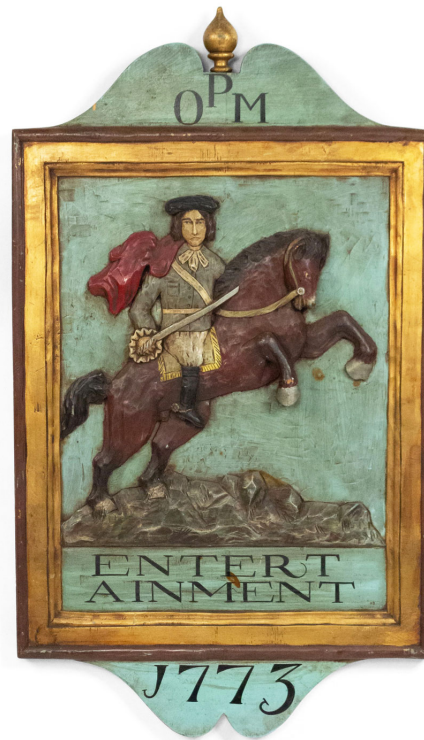

NEWEL

EST 1939

32-00 SKILLMAN AVE

NEW YORK, NY 11101

(212)758-1970

sales@newel.com | NEWEL.COM

INVENTORY #

036345D

SALE PRICE

$1,800.00

American Figurative Carved Wall Plaque of a Revolutionary Soldier on Horseback

American Country style (20th Century) carved and painted wall plaque of Revolutionary soldier on horseback (attr: BOSTON ARTISTIC CARVING CO) (Related Item: 036345C).

DIMENSIONS W:21"H:37"

LOCATION LIC

SKU : #036345D