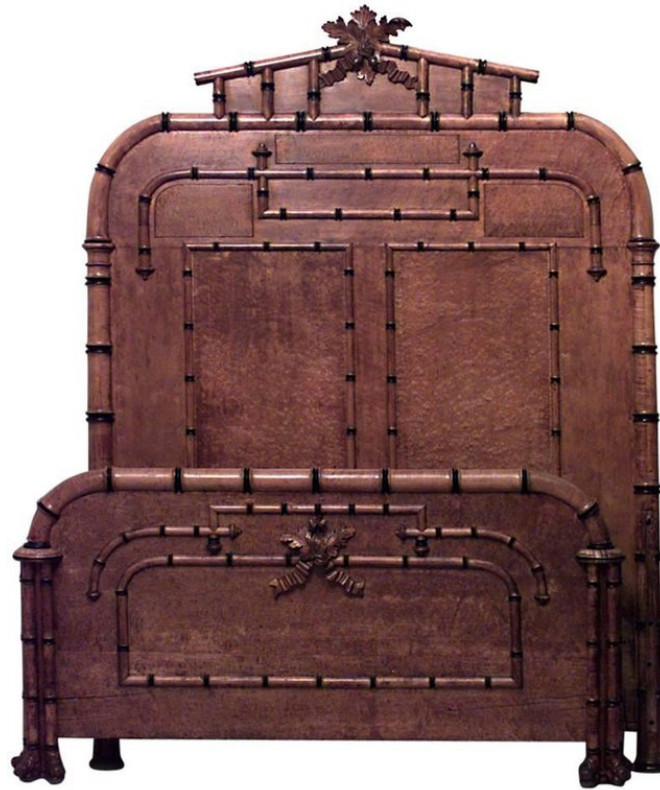

NEWEL

EST 1939

306 EAST 61ST STREET, 3RD FL

NEW YORK, NY 10065

(212)758-1970

sales@newel.com | NEWEL.COM

INVENTORY #

057810

SALE PRICE

$18,500.00

American Victorian Maple Faux Bamboo Queen Bed

American Victorian faux bamboo maple queen size bed with carved floral pediment and acorn clustered legs (includes: headboard, footboard, rails)

DIMENSIONS W:60"H:81"

LOCATION LIC-2nd Floor

SKU : #057810