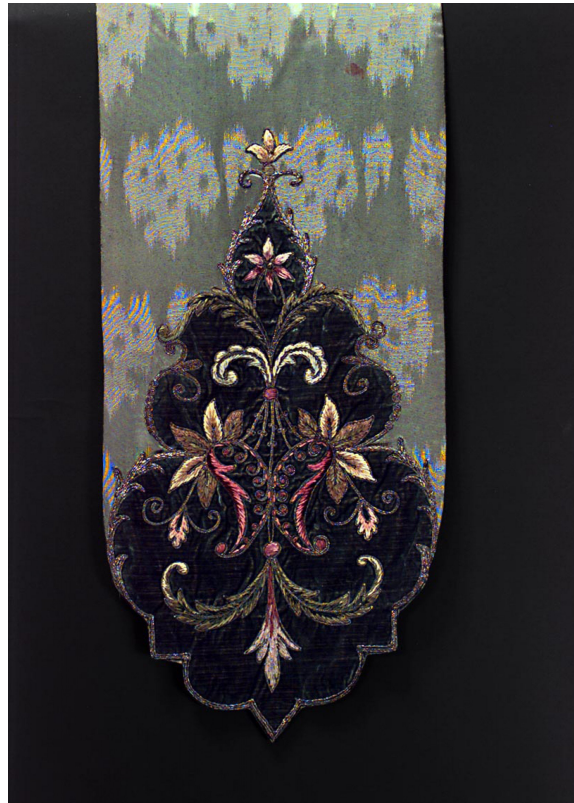

NEWEL

EST 1939

32-00 SKILLMAN AVE

NEW YORK, NY 11101

(212)758-1970

sales@newel.com | NEWEL.COM

INVENTORY #

033120

SALE PRICE

$1,500.00

American Victorian Green Silk and Velvet Table Runner

American Victorian green silk and velvet embroidered table runner

DIMENSIONS W:68"H:15.5"

LOCATION LIC

SKU : #033120