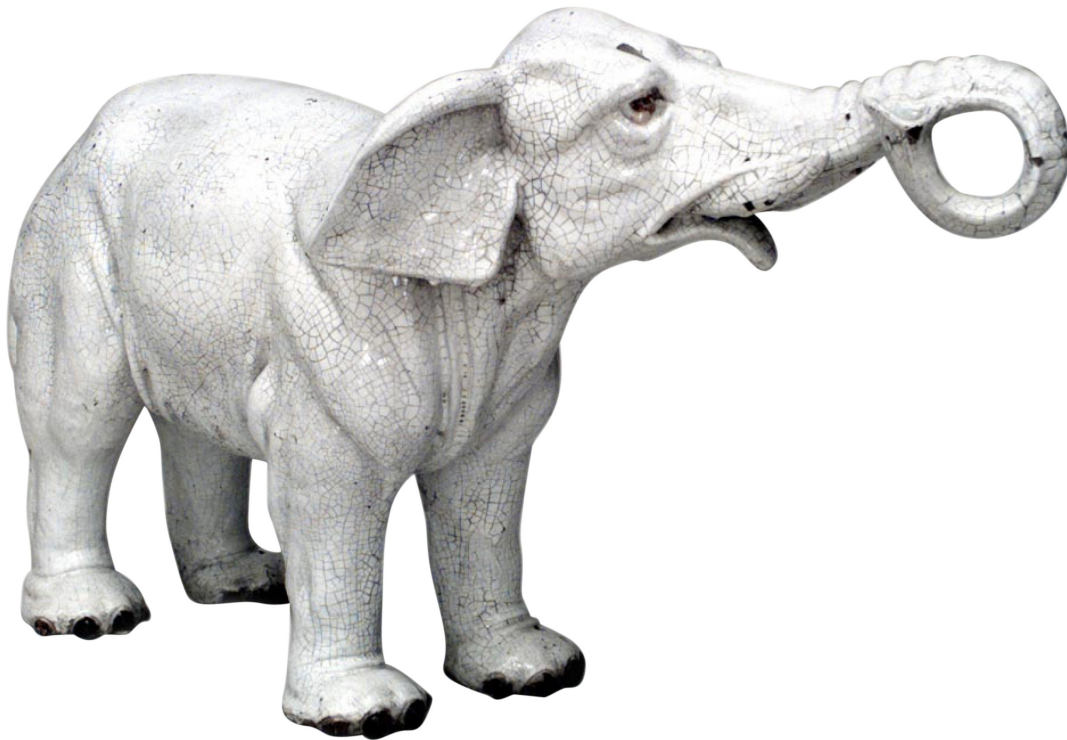

NEWEL

EST 1939

32-00 SKILLMAN AVE

NEW YORK, NY 11101

(212)758-1970

sales@newel.com | NEWEL.COM

INVENTORY #

018511

SALE PRICE

\$5,500.00

English Regency Terra Cotta Elephant

English Regency style(19/20th Cent) large white glazed terra cotta elephant figure with raised trunk (as is)

DIMENSIONS W:44"D:15"H:24"

LOCATION LIC

SKU : #018511