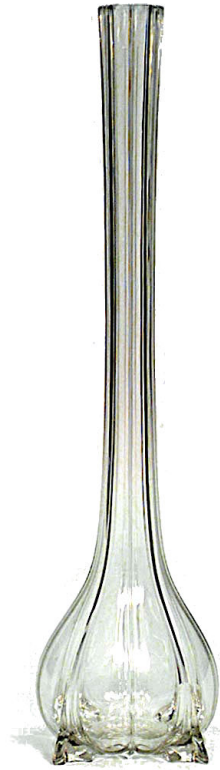

# NEWEL

EST 1939

32-00 SKILLMAN AVE

NEW YORK, NY 11101

(212)758-1970

[sales@newel.com](mailto:sales@newel.com) | [NEWEL.COM](http://NEWEL.COM)

INVENTORY #

050495

SALE PRICE

\$3,500.00

## Italian Mid-Century Crystal Long Neck Vase

Italian 1940s long neck crystal vase with fluted design.

DIMENSIONS H:40"

LOCATION LIC

SKU : #050495