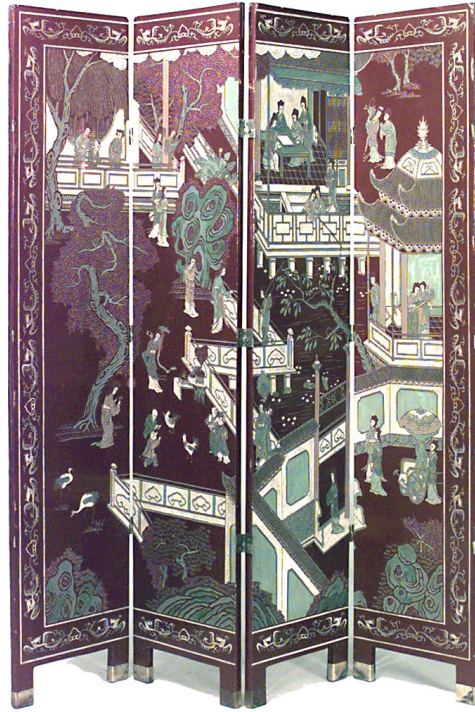

NEWEL

EST 1939

32-00 SKILLMAN AVE

NEW YORK, NY 11101

(212)758-1970

sales@newel.com | NEWEL.COM

INVENTORY #

037244B

SALE PRICE

$4,500.00

Chinese Coromandel 4-Fold Screens

2 Asian Chinese style (20th Century) red coromandel 4 fold screens. (PRICED EACH).

DIMENSIONS W:64"D:0.75"H:72"

LOCATION LIC

SKU : #037244B