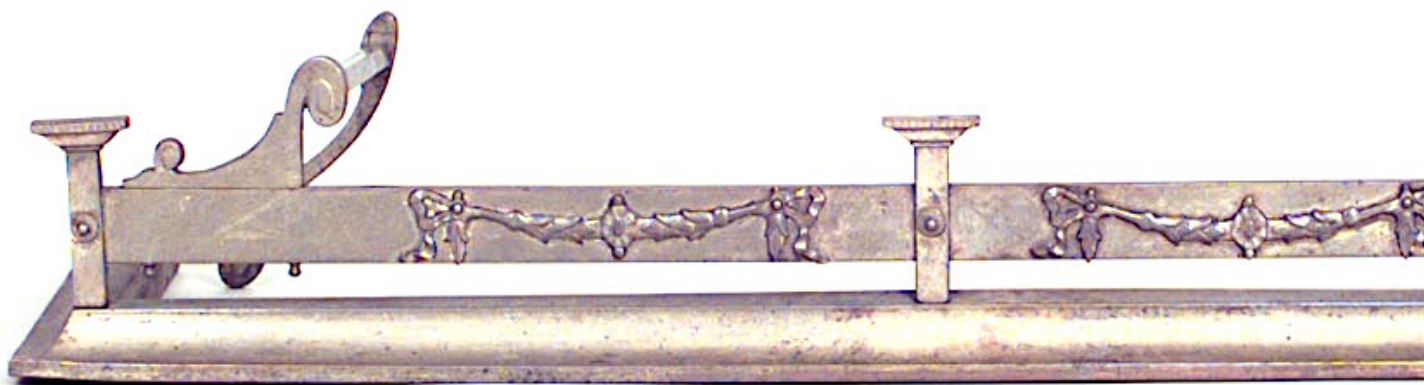

NEWEL

EST 1939

32-00 SKILLMAN AVE
NEW YORK, NY 11101

(212)758-1970

sales@newel.com | NEWEL.COM

INVENTORY #

039109C

SALE PRICE

$750.00

English Adam Brass Fire Fender

English Adam-style (19/20th Century) brass fire fender with scroll and festoon design.

DIMENSIONS W:53.5"D:15"H:9"

LOCATION LIC

SKU : #039109C