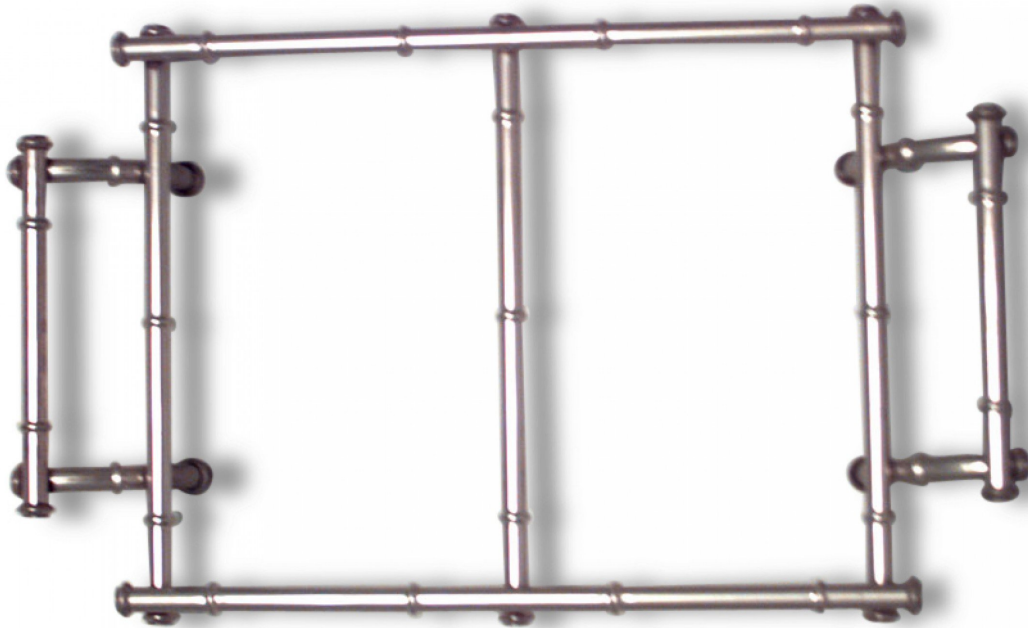

NEWEL

EST 1939

306 EAST 61ST STREET, 3RD FL

NEW YORK, NY 10065

(212)758-1970

sales@newel.com | NEWEL.COM

INVENTORY #

055282

SALE PRICE

$1,200.00

English Victorian Silver Plate Bamboo Tray

English Victorian-style (20th Century) silver plate faux bamboo tray with glass liner and handles.

DIMENSIONS   W:19.5"D:12.5"

LOCATION   LIC-2nd Floor

SKU : #055282