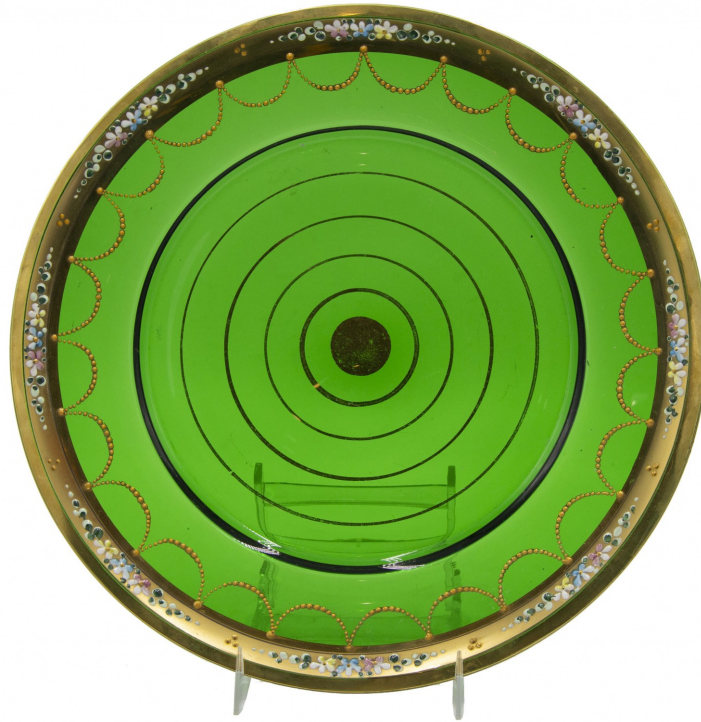

NEWEL

EST 1939

32-00 SKILLMAN AVE

NEW YORK, NY 11101

(212)758-1970

sales@newel.com | NEWEL.COM

INVENTORY #

011245A

SALE PRICE

$2,400.00

Set of Green Crystal Dinner Plates

Set of 8 green crystal dinner plates with floral enamel border and gold trim.

DIMENSIONS W:10.5"D:10.5"H:10.5"

LOCATION LIC

SKU : #011245A