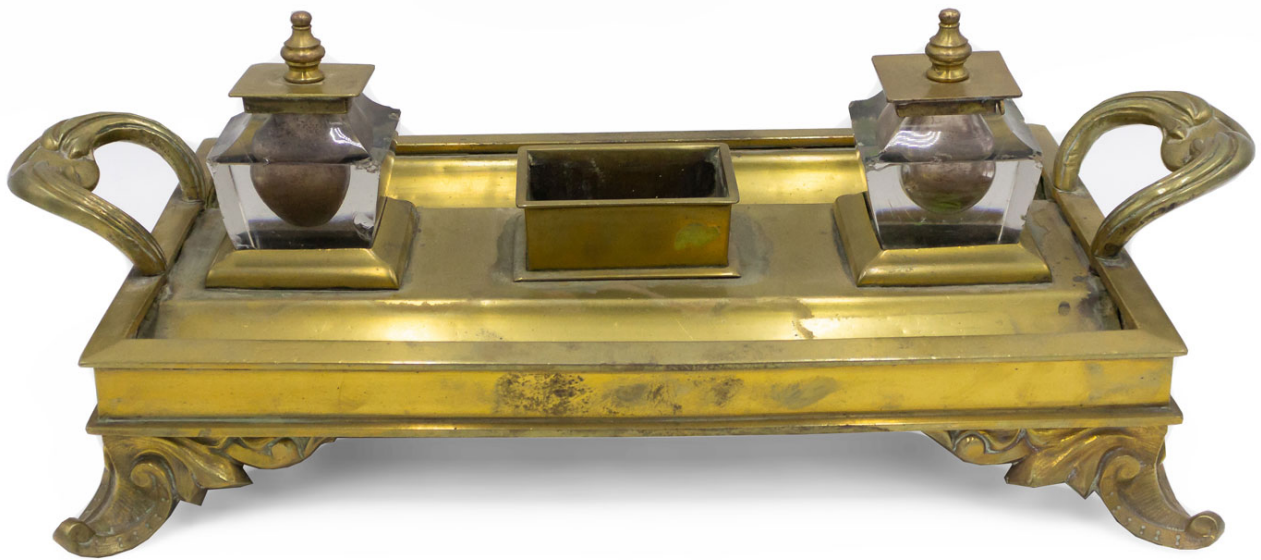

NEWEL

EST 1939

ANTIQUES ✦ FINE ART ✦ JEWELRY

32-00 SKILLMAN AVE
NEW YORK, NY 11101
(212)758-1970

sales@newel.com | NEWEL.COM

INVENTORY #

037490

SALE PRICE

\$2,250.00

English Victorian Bronze Double Inkwell

English Victorian bronze inkwell with 2 crystal wells with finial tops and side handles on 4 scroll legs.

DIMENSIONS W:19.75"D:10.5"H:6"

LOCATION LIC

SKU : #037490