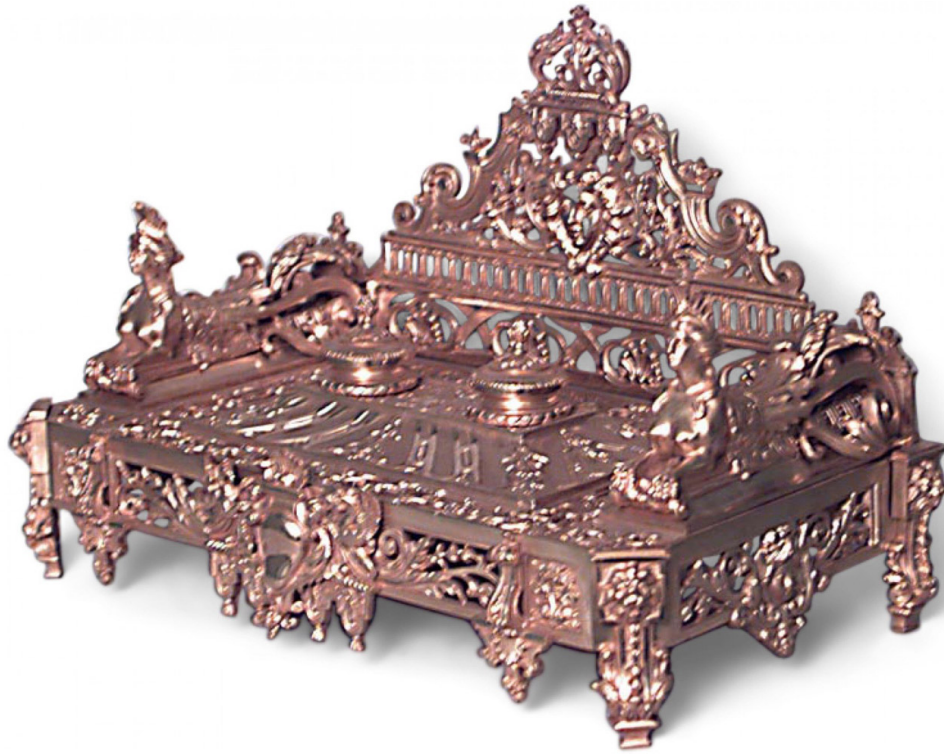

NEWEL

EST 1939

ANTIQUES ✦ FINE ART ✦ JEWELRY

32-00 SKILLMAN AVE
NEW YORK, NY 11101
(212)758-1970

sales@newel.com | NEWEL.COM

INVENTORY #

045086

SALE PRICE

\$28,500.00

French Empire Bronze Dore Double Inkwell

French Empire-style (19th Century) bronze dore filigree double inkwell with sphinx sides and backrail.

DIMENSIONS W:17"D:10"H:12.5"

LOCATION LIC

SKU : #045086