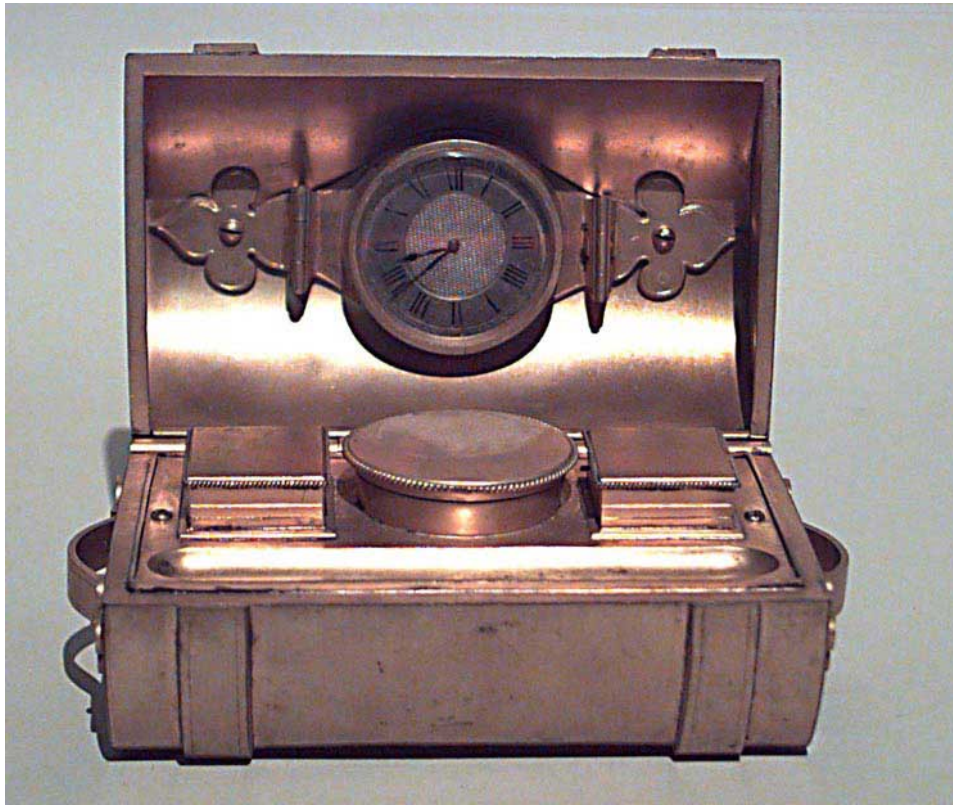

NEWEL

EST 1939

ANTIQUES ✦ FINE ART ✦ JEWELRY

32-00 SKILLMAN AVE
NEW YORK, NY 11101
(212)758-1970

sales@newel.com | NEWEL.COM

INVENTORY #

049318

SALE PRICE

$3,500.00

French bronze-dor box-shaped inkwell with clock and blue-enamel handles and buckets

DIMENSIONS

W:6"D:4"H:3.5"

LOCATION

LIC

SKU : #049318