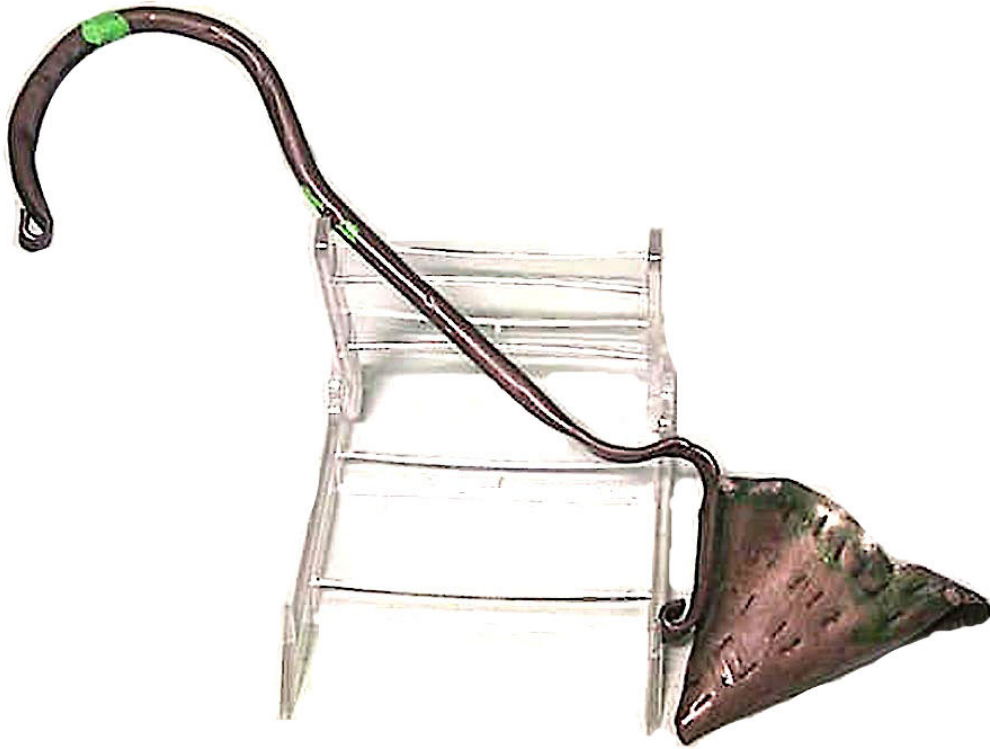

# NEWEL

EST 1939

32-00 SKILLMAN AVE

NEW YORK, NY 11101

(212)758-1970

[sales@newel.com](mailto:sales@newel.com) | [NEWEL.COM](http://NEWEL.COM)

INVENTORY #

012888A

SALE PRICE

\$125.00

### American Country Style Copper Candle Snuffer

American Country-style (19th Century) copper candle snuffer.

DIMENSIONS H:10"

LOCATION LIC

SKU : #012888A