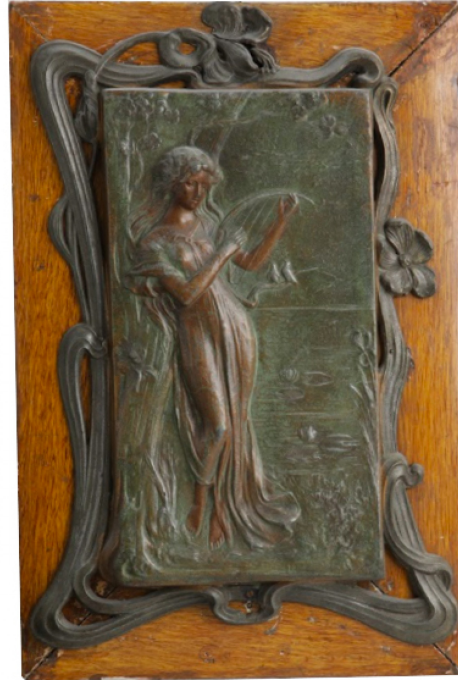

NEWEL

EST 1939

32-00 SKILLMAN AVE

NEW YORK, NY 11101

(212)758-1970

sales@newel.com | NEWEL.COM

INVENTORY #

044007

SALE PRICE

$960.00

Art Nouveau Metal and Oak Figural Wall Plaque

Art Nouveau metal wall plaque featuring an image of a woman playing a harp with a natural green patina, mounted in a rectangular oak frame.

DIMENSIONS   W:11"D:1.5"H:16.5"

LOCATION   LIC

SKU : #044007