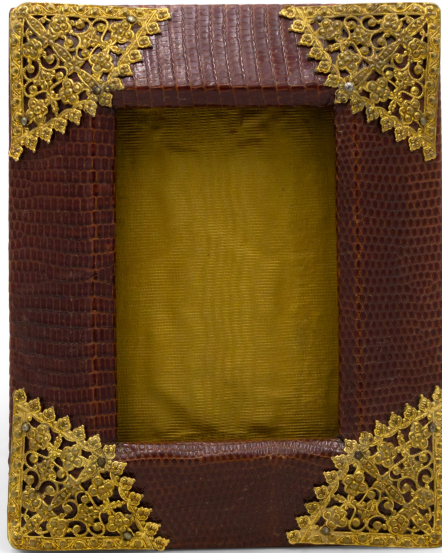

NEWEL

EST 1939

32-00 SKILLMAN AVE

NEW YORK, NY 11101

(212)758-1970

sales@newel.com | NEWEL.COM

INVENTORY #

056286D

SALE PRICE

$1,200.00

English Brown Crocodile Picture Frame

English (20th Century) Brown lizard easel picture frame with brass filigree corners.

DIMENSIONS W:4.75"H:6.5"

LOCATION LIC

SKU : #056286D