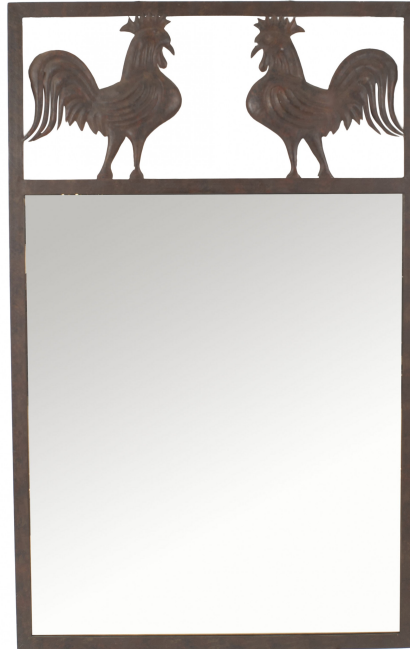

NEWEL

EST 1939

32-00 SKILLMAN AVE

NEW YORK, NY 11101

(212)758-1970

sales@newel.com | NEWEL.COM

INVENTORY #

057648

SALE PRICE

$3,600.00

French Provincial Wrought Iron Rooster Wall Mirror

French Provincial style (20th Century) wrought iron wall mirror with decorative rooster top border.

DIMENSIONS   W:31"D:1"H:50"

LOCATION   LIC

SKU : #057648