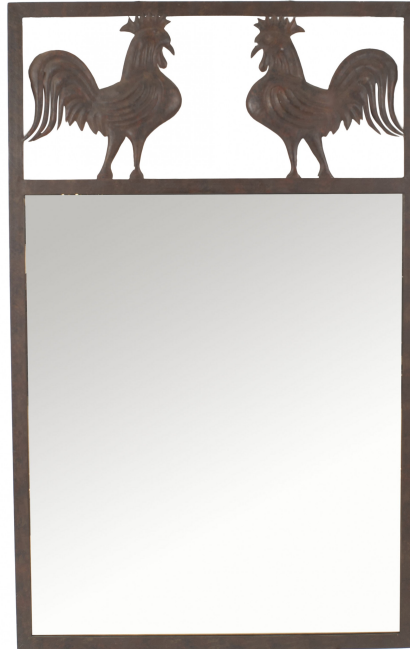

NEWEL

EST 1939

32-00 SKILLMAN AVE

NEW YORK, NY 11101

(212)758-1970

sales@newel.com | NEWEL.COM

INVENTORY #

057648

SALE PRICE

\$3,600.00

French Provincial Wrought Iron Rooster Wall Mirror

French Provincial style (20th Century) wrought iron wall mirror with decorative rooster top border.

DIMENSIONS W:31"D:1"H:50"

LOCATION LIC

SKU : #057648