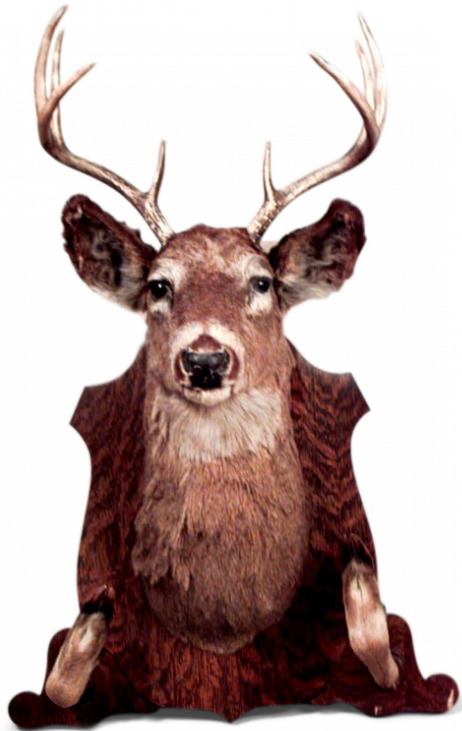

NEWEL

EST 1939

32-00 SKILLMAN AVE

NEW YORK, NY 11101

(212)758-1970

sales@newel.com | NEWEL.COM

INVENTORY #

053131

SALE PRICE

$2,850.00

Country Taxidermy Deer Head Hatrack

American Country style taxidermy deer head mounted on oak wall plaque with 2 hoof hooks.

DIMENSIONS W:24"H:32"

LOCATION LIC

SKU : #053131