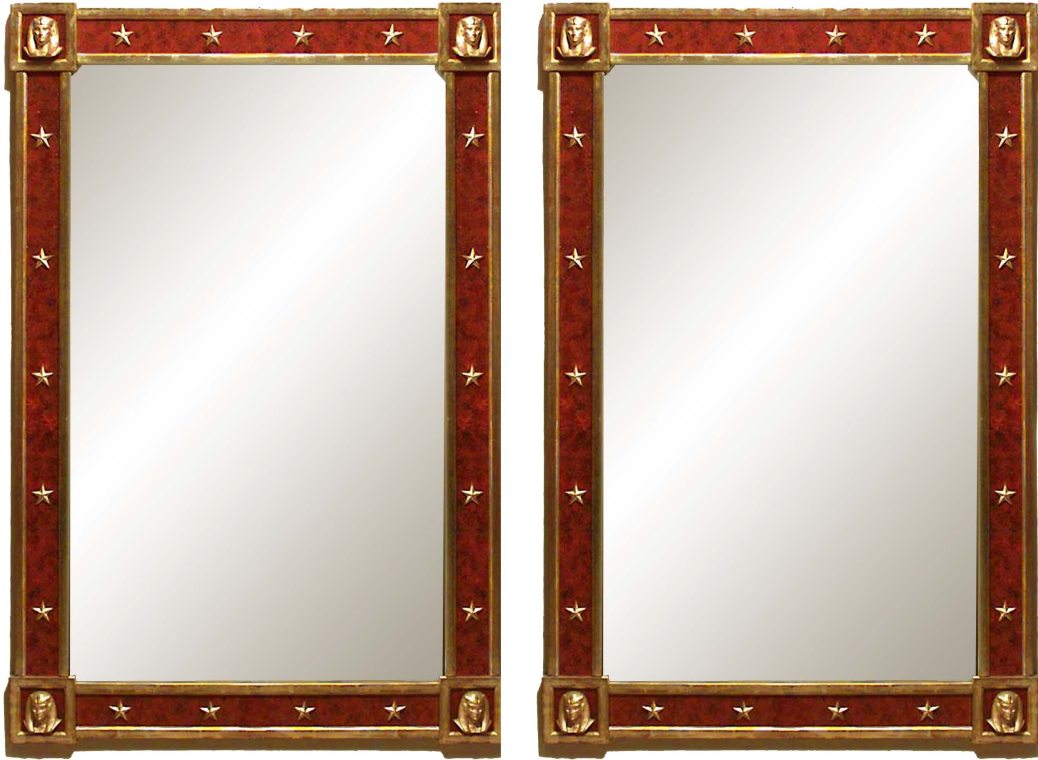

NEWEL

EST 1939

ANTIQUES ✦ FINE ART ✦ JEWELRY

32-00 SKILLMAN AVE
NEW YORK, NY 11101
(212)758-1970

sales@newel.com | NEWEL.COM

INVENTORY #

057039

SALE PRICE

\$30,000.00

Pair of French Mid-Century Gilt and Red Painted Glass Wall Mirrors

PAIR of French Mid-Century (1940s) parcel gilt and red reverse painted glass wall mirrors with stars and Egyptian masks set to the slip and corners. (PRICED AS PAIR)

DIMENSIONS W:34"D:1.75"H:50"

LOCATION LIC

SKU : #057039