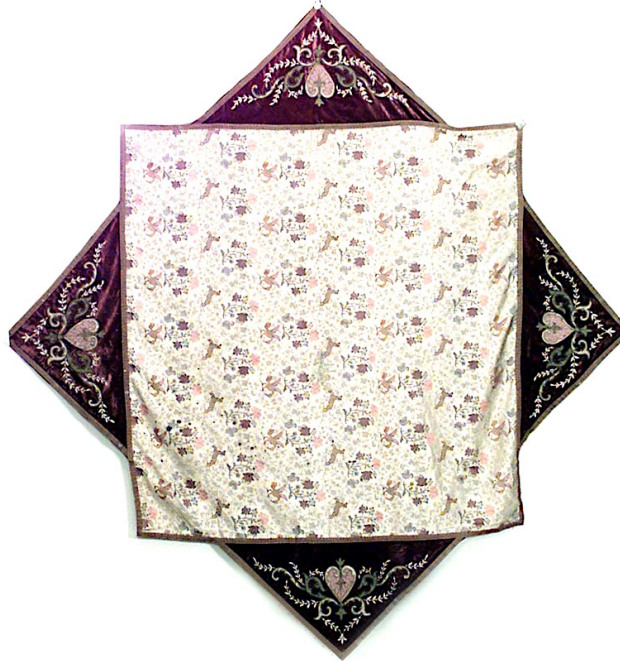

NEWEL

EST 1939

32-00 SKILLMAN AVE

NEW YORK, NY 11101

(212)758-1970

sales@newel.com | NEWEL.COM

INVENTORY #

053799

SALE PRICE

$1,850.00

American Victorian Purple Velvet Floral Table Cover

American Victorian purple velvet 8 sided embroidered edge table cover with beige floral and animal center.

DIMENSIONS W:72"H:72"

LOCATION LIC

SKU : #053799