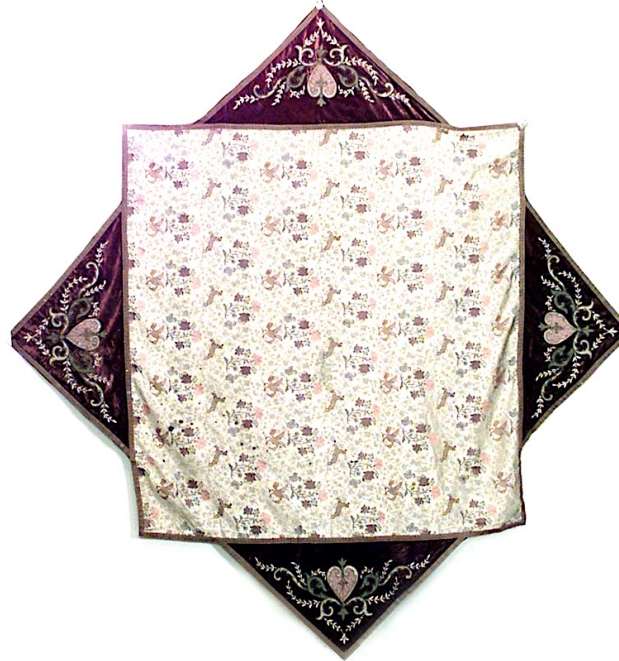

NEWEL

EST 1939

32-00 SKILLMAN AVE

NEW YORK, NY 11101

(212)758-1970

sales@newel.com | NEWEL.COM

INVENTORY #

053799

SALE PRICE

$1,850.00

American Victorian Purple Velvet Floral Table Cover

American Victorian purple velvet 8 sided embroidered edge table cover with beige floral and animal center.

DIMENSIONS W:72"H:72"

LOCATION LIC

SKU : #053799