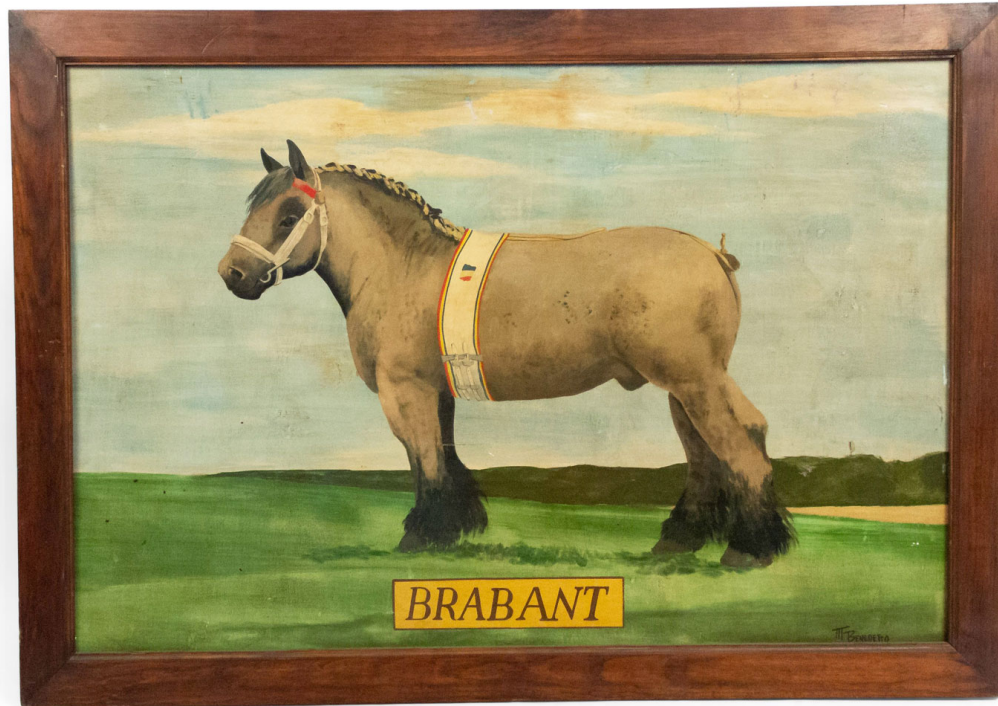

NEWEL

EST 1939

32-00 SKILLMAN AVE
NEW YORK, NY 11101

(212)758-1970

sales@newel.com | NEWEL.COM

INVENTORY #

056498A

SALE PRICE

\$8,500.00

BENEDETTO

American Country Horse Brabant Painting

American Country style (20th Cent) oil painting of horse Brabant. (signed BENEDETTO)

DIMENSIONS W:53"D:2"H:38"

LOCATION LIC

SKU : #056498A