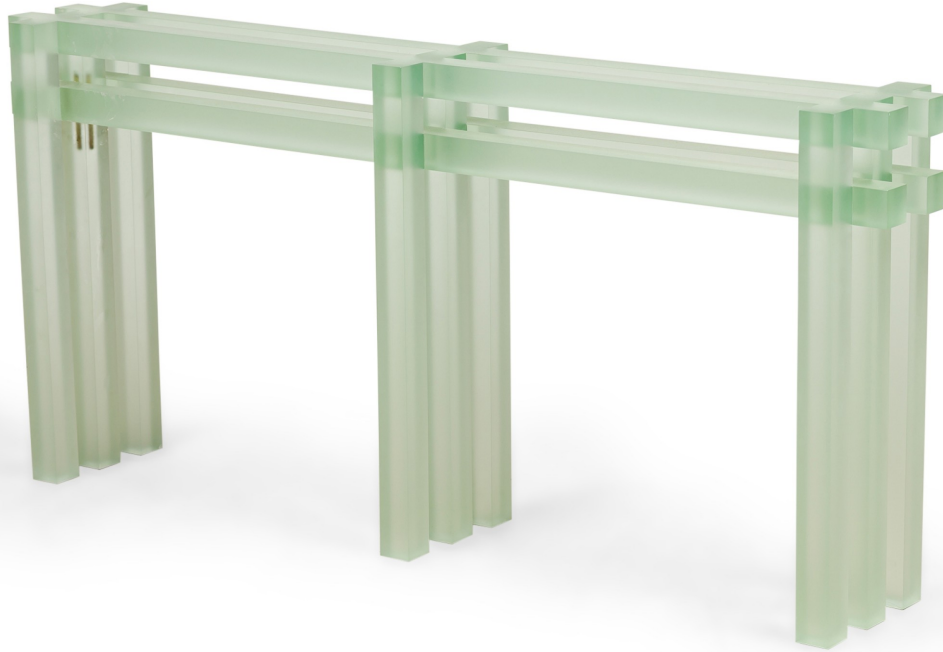

NEWEL

EST 1939

306 EAST 61ST STREET, 3RD FL

NEW YORK, NY 10065

(212)758-1970

sales@newel.com | NEWEL.COM

INVENTORY #

NWL8700

SALE PRICE

\$24,000.00

LAURIDS GALLEE

Laurids Gallee Austrian Contemporary Green Resin Console Table

Contemporary bottle green resin console table in a Torii gate style slatted form (LAURIDS GALLEE)

DIMENSIONS W:59"D:10"H:27.75"