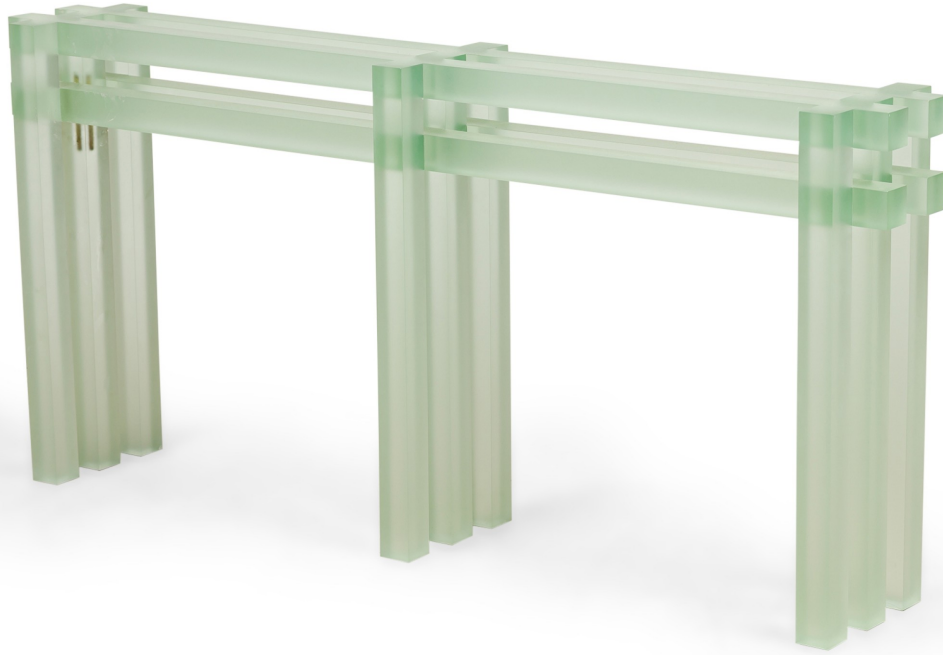

NEWEL

EST 1939

ANTIQUES ✦ FINE ART ✦ JEWELRY

306 EAST 61ST STREET, 3RD FL

NEW YORK, NY 10065

(212)758-1970

sales@newel.com | NEWEL.COM

INVENTORY #

NWL8700

SALE PRICE

\$24,000.00

LAURIDS GALLEE

Laurids Gallee Austrian Contemporary Green Resin Console Table

Contemporary bottle green resin console table in a Torii gate style slatted form (LAURIDS GALLEE) This piece is represented by PHILIA and offered in partnership with NEWEL.

DIMENSIONS W:59"D:10"H:27.75"

LOCATION LIC-2nd Floor-WH2

SKU : #NWL8700