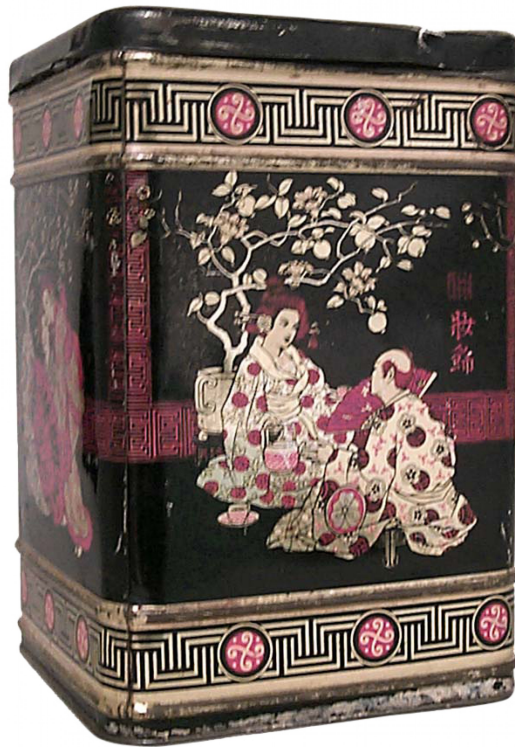

NEWEL

EST 1939

32-00 SKILLMAN AVE

NEW YORK, NY 11101

(212)758-1970

sales@newel.com | NEWEL.COM

INVENTORY #

013249

SALE PRICE

$185.00

English Chinoiserie Tole Tea Canister

English (20th Century) small black painted tole tea canister with chinoiserie decoration

DIMENSIONS   W:6.5"D:6.5"H:10.25"

LOCATION   LIC

SKU : #013249