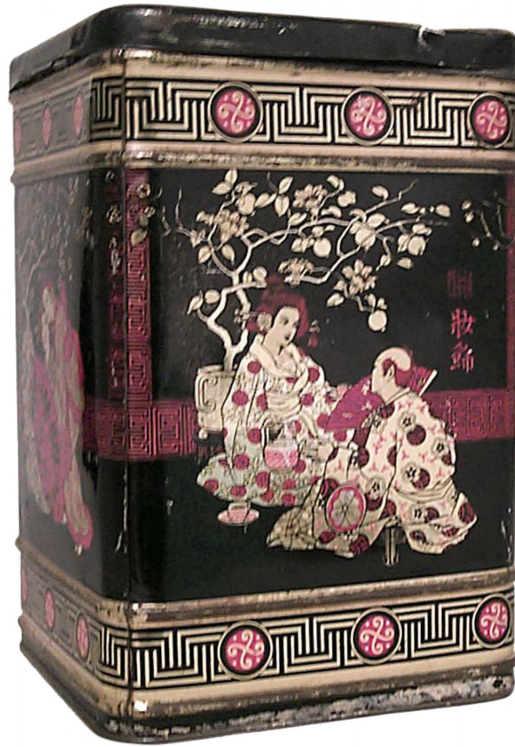

NEWEL

EST 1939

ANTIQUES ✦ FINE ART ✦ JEWELRY

306 EAST 61ST STREET, 3RD FL

NEW YORK, NY 10065

(212)758-1970

sales@newel.com | NEWEL.COM

INVENTORY #

013249

SALE PRICE

$185.00

English Chinoiserie Tole Tea Canister

English (20th Century) small black painted tole tea canister with chinoiserie decoration

DIMENSIONS W:6.5"D:6.5"H:10.25"

LOCATION LIC - 2nd Floor Case 4

SKU : #013249