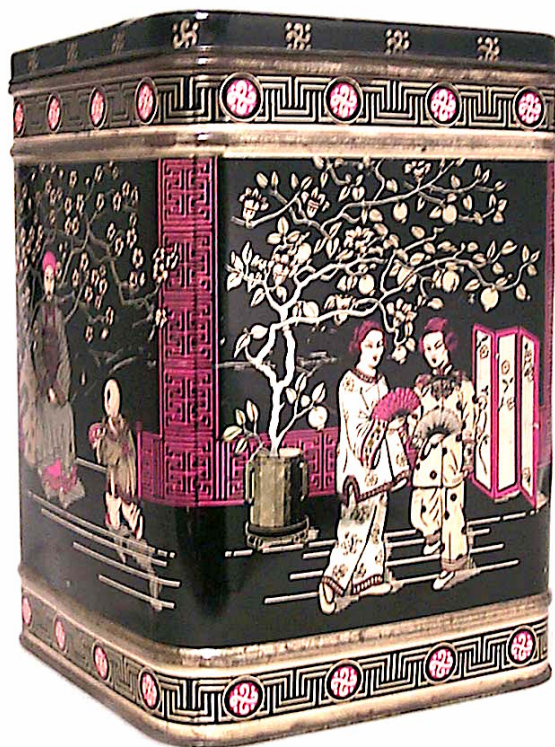

NEWEL

EST 1939

32-00 SKILLMAN AVE

NEW YORK, NY 11101

(212)758-1970

sales@newel.com | NEWEL.COM

INVENTORY #

013249A

SALE PRICE

\$120.00

English Chinoiserie Tole Tea Canister

English (20th Century) small black painted tole tea canister with chinoiserie decoration

DIMENSIONS W:5.75"D:5.75"H:8.5"

LOCATION LIC

SKU : #013249A