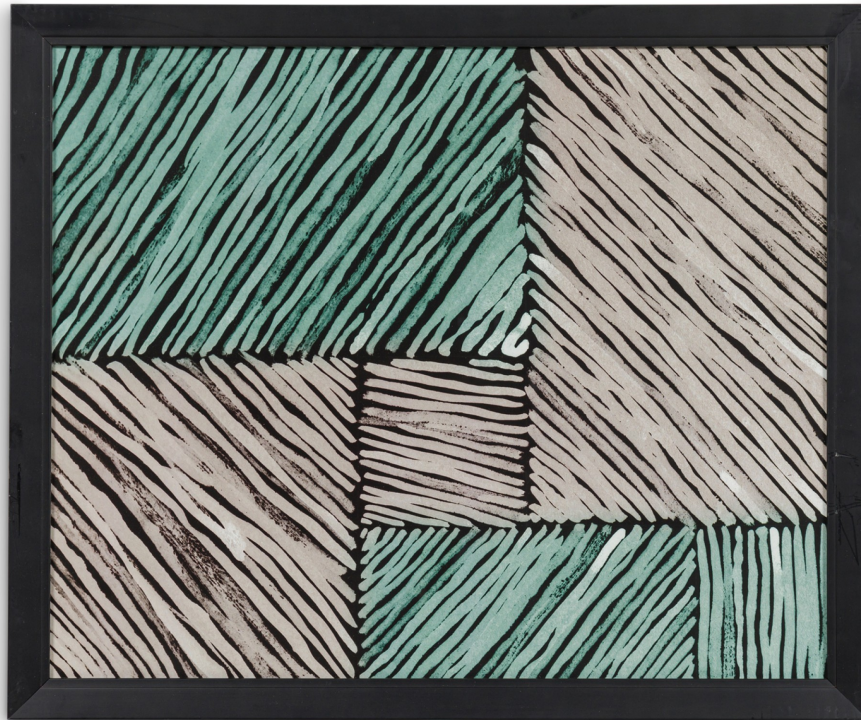

NEWEL

EST 1939

ANTIQUES ✦ FINE ART ✦ JEWELRY

306 EAST 61ST STREET, 3RD FL

NEW YORK, NY 10065

(212)758-1970

sales@newel.com | NEWEL.COM

INVENTORY #

NWL8401

SALE PRICE

\$2,500.00

Framed Geometric Mid-Century Textured Color Block Print

Framed print of an abstract painting composed of overlapping blocks of diagonal lines in green, lavender, and deep blue, rendered in a geometric pattern with expressionist brushwork in a black frame.

DIMENSIONS

W:24"D:0.75"H:20"

LOCATION

LIC-2nd Floor

SKU : #NWL8401