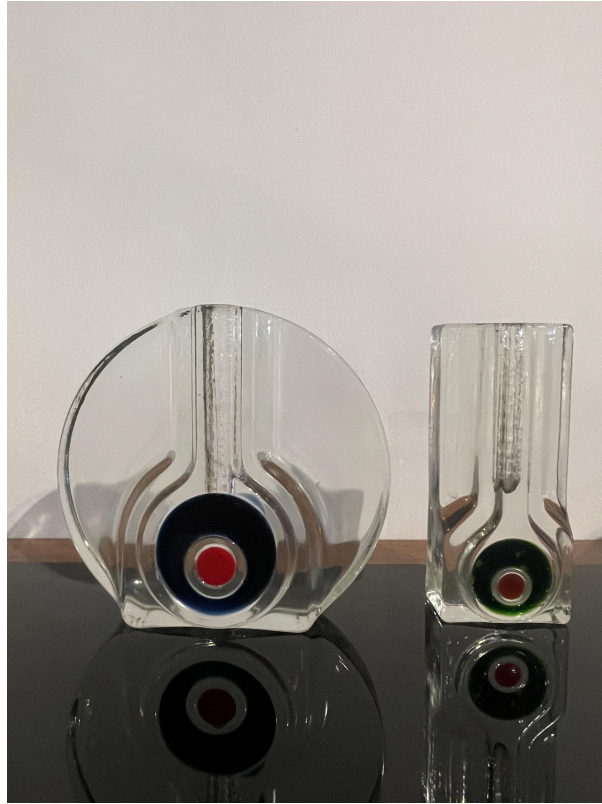

NEWEL

EST 1939

2868 PERSHING STREET
HOLLYWOOD, FL 33020
(305) 891-7580

sales@newel.com | NEWEL.COM

INVENTORY #

REG6019

SALE PRICE

\$475.00

Set of 2 German Mid-20th Century Walther Solifleur Vases

DIMENSIONS W:7"D:1.5"H:6.5"

LOCATION Florida

SKU : #REG6019