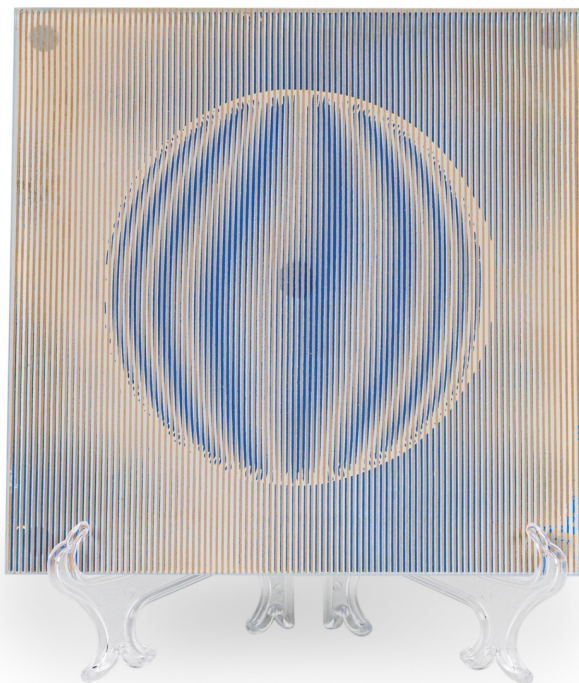

NEWEL

EST 1939

306 EAST 61ST STREET, 3RD FL

NEW YORK, NY 10065

(212)758-1970

sales@newel.com | NEWEL.COM

INVENTORY #

REG9108

SALE PRICE

$350.00

Pair of Ivan Kristufek Czechoslovakian Mid-Century Op Art Circular Pattern Glass Tiles

PAIR of Ivan Kristufek Czechoslovakian Mid-Century Op art circular pattern glass tiles with lenticular circular pattern centered with a shaded background (PRICED AS PAIR)

DIMENSIONS W:8"H:8"

LOCATION LIC-2nd Floor

SKU : #REG9108