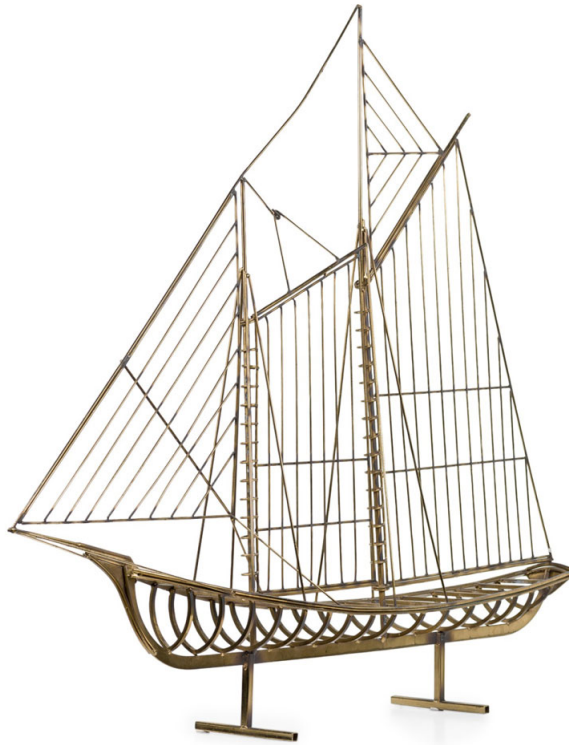

NEWEL

EST 1939

ANTIQUES ✦ FINE ART ✦ JEWELRY

306 EAST 61ST STREET, 3RD FL

NEW YORK, NY 10065

(212)758-1970

sales@newel.com | NEWEL.COM

INVENTORY #

REG4001A

SALE PRICE

\$2,850.00

American Mid-Century Brass Model Of Ship By Curtis Jere

American Mid-Century sculpture of a brass model of a large sailboat standing on a 2 "T" post stands (by CURTIS JERE)

DIMENSIONS W:46"D:6.75"H:41.5"

LOCATION New Jersey

SKU : #REG4001A