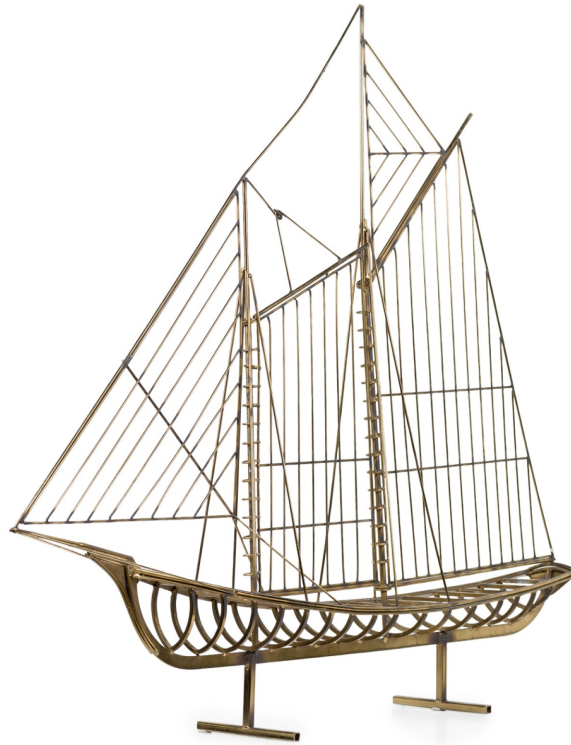

# NEWEL

EST 1939

2868 PERSHING STREET  
HOLLYWOOD, FL 33020  
(305) 891-7580

[sales@newel.com](mailto:sales@newel.com) | [NEWEL.COM](http://NEWEL.COM)

INVENTORY #

REG4001A

SALE PRICE

\$3,300.00

## American Mid-Century Brass Model Of Ship By Curtis Jere

American Mid-Century sculptures of a brass model of a large sailboat standing on a 2 "T" post stands

DIMENSIONS W:46"D:6.75"H:41.5"

LOCATION Florida

SKU : #REG4001A