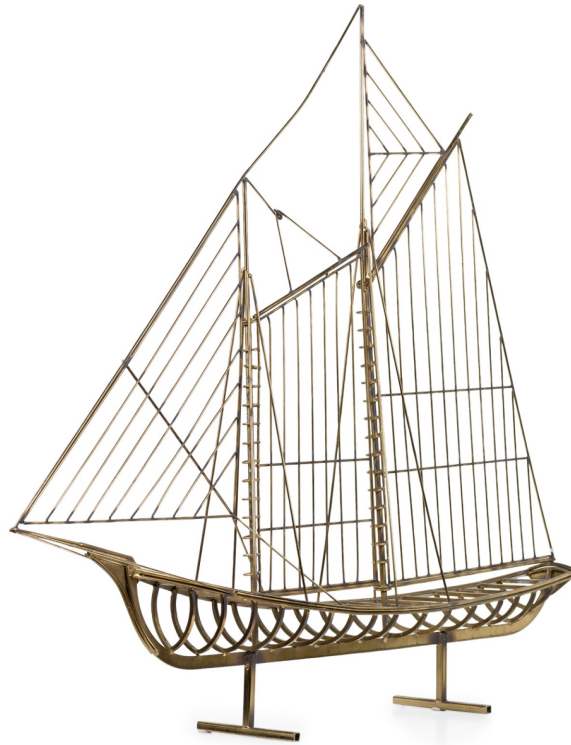

# NEWEL

EST 1939

2868 PERSHING STREET  
HOLLYWOOD, FL 33020  
(305) 891-7580

[sales@newel.com](mailto:sales@newel.com) | [NEWEL.COM](http://NEWEL.COM)

INVENTORY #

REG4001A

SALE PRICE

\$3,300.00

## American Mid-Century Brass Model Of Ship By Curtis Jere

American Mid-Century sculpture of a brass model of a large sailboat standing on a 2 "T" post stands (by CURTIS JERE)

DIMENSIONS W:46"D:6.75"H:41.5"

LOCATION Florida

SKU : #REG4001A