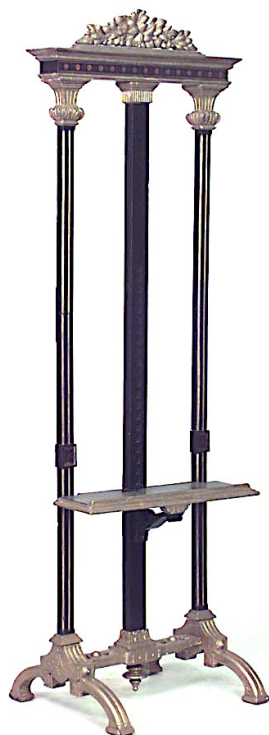

NEWEL

EST 1939

32-00 SKILLMAN AVE
NEW YORK, NY 11101

(212)758-1970

sales@newel.com | NEWEL.COM

INVENTORY #

050811

SALE PRICE

\$8,500.00

American Victorian Gilt Easel

American Victorian painted black and gilt trimmed easel stand with inlaid and floral carved top (att: Herter Brothers)

DIMENSIONS W:24"H:84"

LOCATION LIC

SKU : #050811