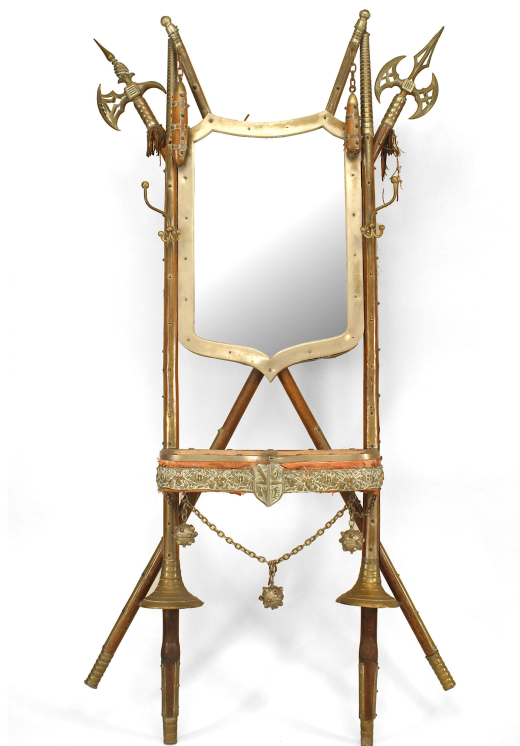

NEWEL

EST 1939

32-00 SKILLMAN AVE
NEW YORK, NY 11101
(212)758-1970

sales@newel.com | NEWEL.COM

INVENTORY #

042016

SALE PRICE

\$7,850.00

Italian Renaissance Style Halbert Spear and Mirror Hatrack

Italian Renaissance-style (19/20th Century) hatrack with halbert spear design sides and large centered mirror over a shelf covered with a red damask

DIMENSIONS W:42"D:11"H:80"

LOCATION LIC

SKU : #042016