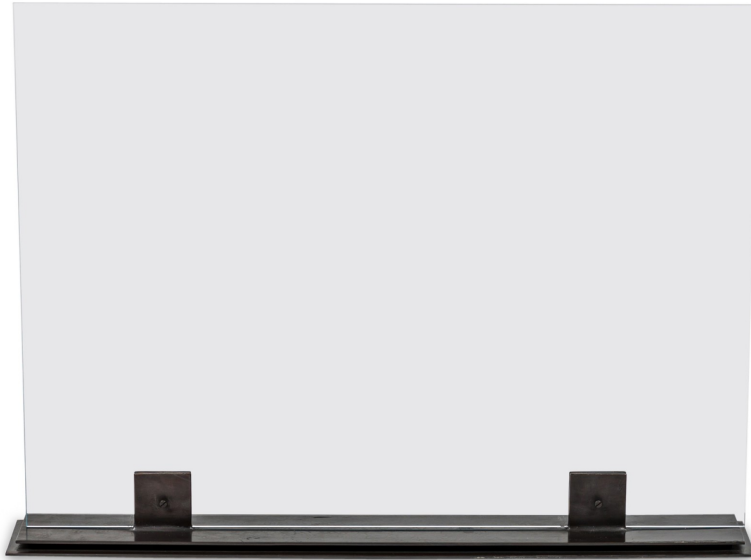

NEWEL

EST 1939

32-00 SKILLMAN AVE

NEW YORK, NY 11101

(212)758-1970

sales@newel.com | NEWEL.COM

INVENTORY #

NWL6029

SALE PRICE

$2,850.00

JOHN LYLE DESIGN

John Lyle Design American Mid-Century Glass Fire Screen

American mid-century starphire glass fire screen with bronze base

DIMENSIONS W:39"D:6"H:28.5"

LOCATION LIC

SKU : #NWL6029