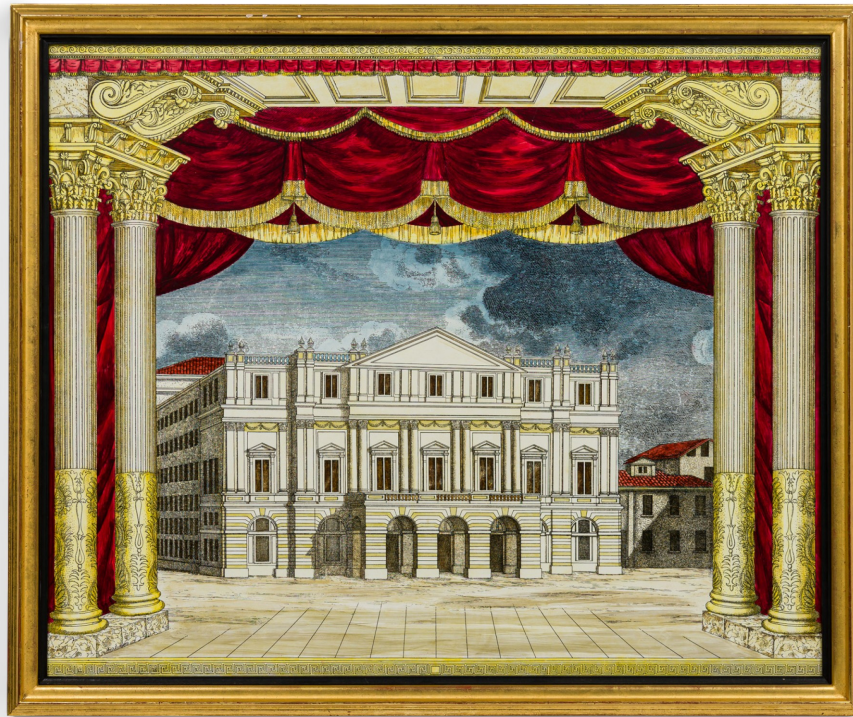

NEWEL

EST 1939

306 EAST 61ST STREET, 3RD FL

NEW YORK, NY 10065

(212)758-1970

sales@newel.com | NEWEL.COM

INVENTORY #

REG6122

SALE PRICE

$6,500.00

Italian Neo-classic Still Life Print, Stage Production

Italian Neo-classic painted panel of a building centered between 2 columns having the appearance of a stage set in a black and gilt frame (attributed to FORNASETTI)

DIMENSIONS W:35"D:1.75"H:29"

LOCATION LIC-2nd Floor-WH2

SKU : #REG6122