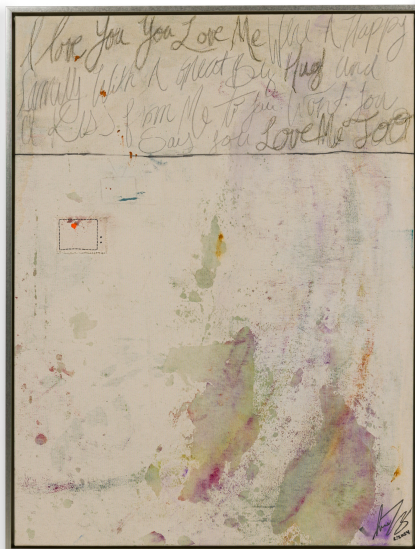

NEWEL

EST 1939

2868 PERSHING STREET
HOLLYWOOD, FL 33020
(305) 891-7580

sales@newel.com | NEWEL.COM

INVENTORY #

NWL7654

SALE PRICE

$4,800.00

SHARONE HALEVY

Sharone Halevy Contemporary Abstract Oil on Canvas, Titled: "Remember Being a Kid and Watching Barney in the Morning and Then Having That Song Stuck in Your Head Till Your Mid Thirties"

American contemporary abstract expressionist composition in a color field of white and grey pale tones with writing on the upper section of the canvas and a stitched patch on the left side of the canvas

DIMENSIONS W:36"D:2"H:48"

LOCATION Florida

SKU : #NWL7654