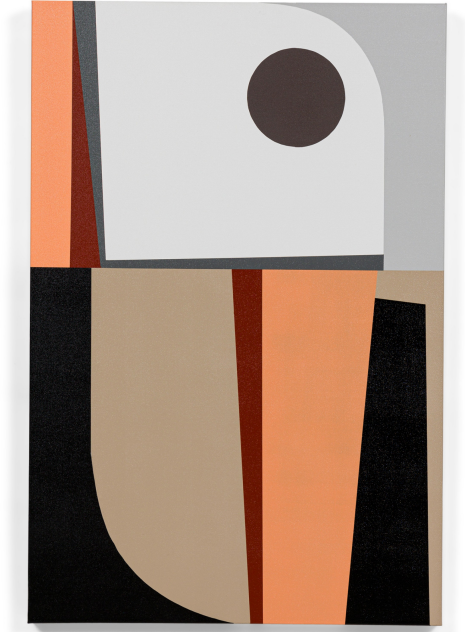

# NEWEL

EST 1939

306 EAST 61ST STREET, 3RD FL

NEW YORK, NY 10065

(212)758-1970

[sales@newel.com](mailto:sales@newel.com) | [NEWEL.COM](http://NEWEL.COM)

INVENTORY #

NWL7550

SALE PRICE

\$3,600.00

LARRY BENTLEY

**Larry Bentley Contemporary Abstract Framed Acrylic on Canvas Painting, Titled: "Kestrel" (2023)**

American contemporary abstract composition of pink, beige, grey and black acrylic on canvas

DIMENSIONS W:24"D:1.5"H:36"

LOCATION LIC-2nd Floor

SKU : #NWL7550