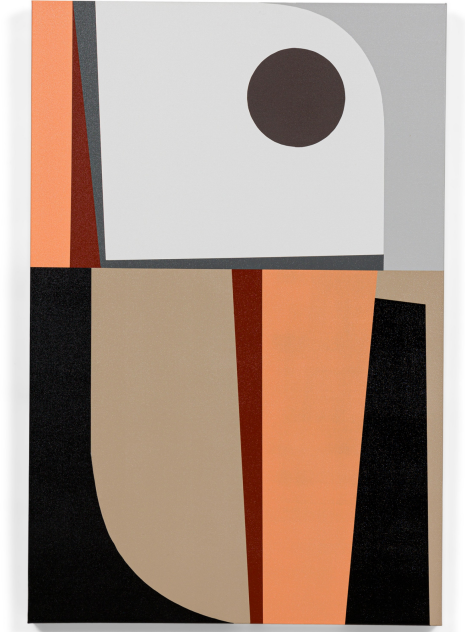

NEWEL

EST 1939

306 EAST 61ST STREET, 3RD FL

NEW YORK, NY 10065

(212)758-1970

sales@newel.com | NEWEL.COM

INVENTORY #

NWL7550

SALE PRICE

\$3,600.00

LARRY BENTLEY

Larry Bentley Contemporary Abstract Framed Acrylic on Canvas Painting, Titled: "Kestrel" (2023)

American contemporary abstract composition of pink, beige, grey and black acrylic on canvas

DIMENSIONS W:24"D:1.5"H:36"

LOCATION LIC-2nd Floor

SKU : #NWL7550