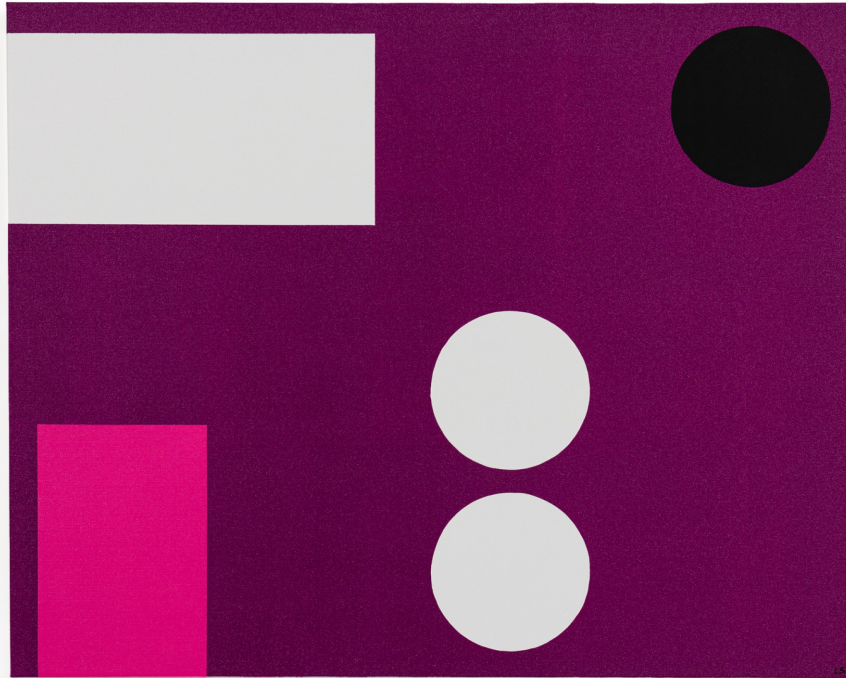

NEWEL

EST 1939

306 EAST 61ST STREET, 3RD FL

NEW YORK, NY 10065

(212)758-1970

sales@newel.com | NEWEL.COM

INVENTORY #

NWL7553

SALE PRICE

$2,800.00

LARRY BENTLEY

Larry Bentley Contemporary Abstract Framed Acrylic on Canvas Painting, Titled: "Position: Deep Violet." (2022)

American contemporary abstract composition of a purple background with grey and pink rectangles and grey circles, acrylic on canvas

DIMENSIONS

W:30"D:1.5"H:24"

LOCATION

LIC-2nd Floor

SKU : #NWL7553