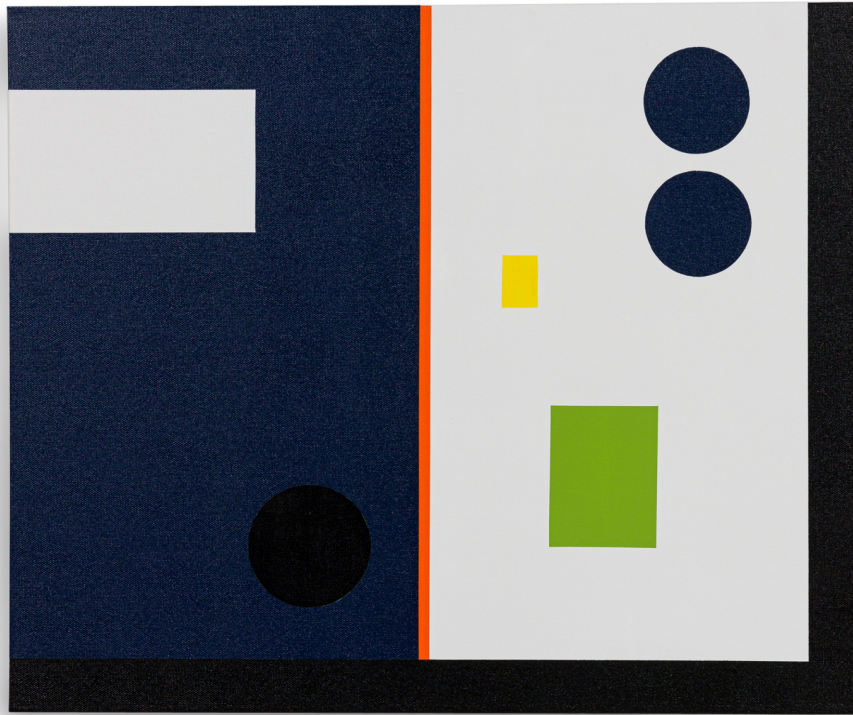

NEWEL

EST 1939

306 EAST 61ST STREET, 3RD FL

NEW YORK, NY 10065

(212)758-1970

sales@newel.com | NEWEL.COM

INVENTORY #

NWL7554

SALE PRICE

$2,400.00

LARRY BENTLEY

Larry Bentley Contemporary Abstract Framed Acrylic on Canvas Painting, Titled: "On: Navy with squares." (2022)

American contemporary abstract composition of a navy blue and grey background separated by an orange line down the middle with a black border

DIMENSIONS

W:24"D:1.5"H:20"

LOCATION

LIC-2nd Floor

SKU : #NWL7554