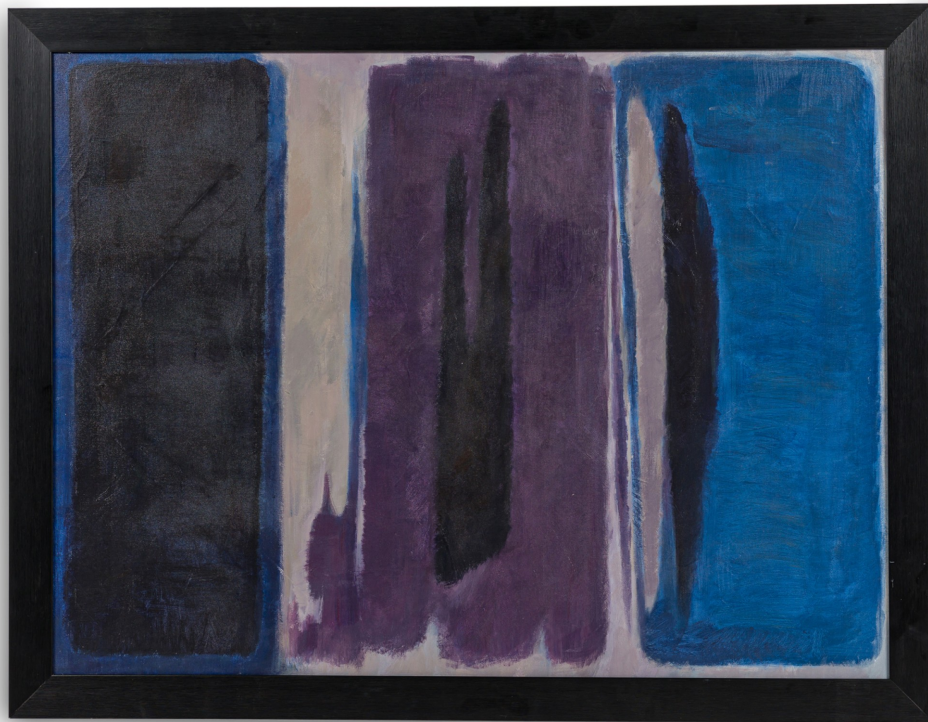

NEWEL

EST 1939

306 EAST 61ST STREET, 3RD FL

NEW YORK, NY 10065

(212)758-1970

sales@newel.com | NEWEL.COM

INVENTORY #

NWL2761

SALE PRICE

$2,200.00

American Contemporary Black, Blue and Purple Framed Abstract On Canvas

American contemporary copy of a abstract painting featuring black blue and purple rectangles

DIMENSIONS W:33.75"D:1"H:44"

LOCATION LIC-2nd Floor

SKU : #NWL2761