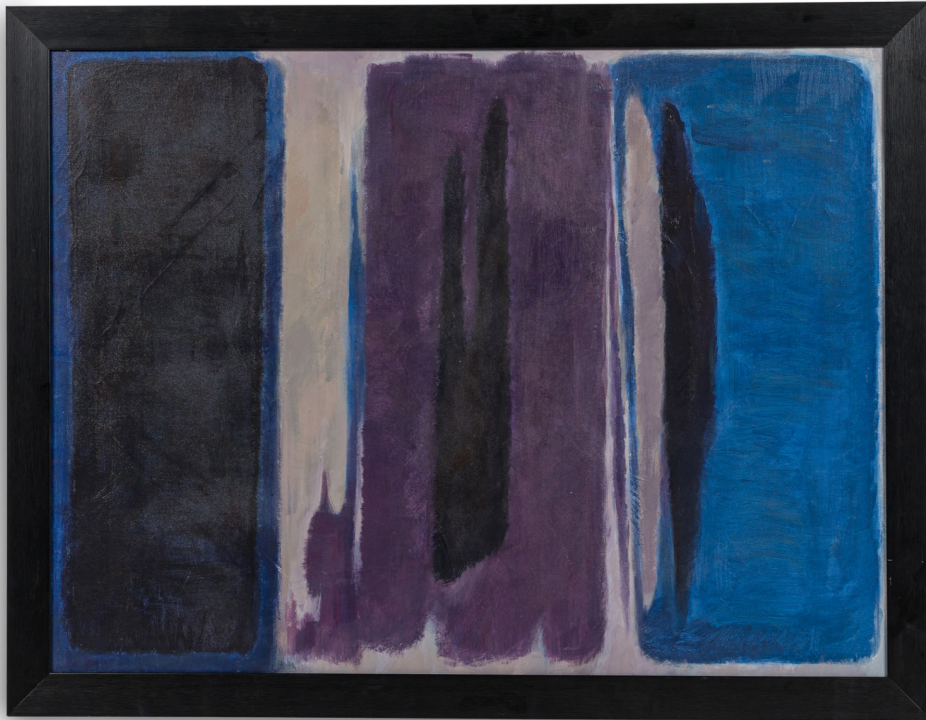

NEWEL

EST 1939

306 EAST 61ST STREET, 3RD FL

NEW YORK, NY 10065

(212)758-1970

sales@newel.com | NEWEL.COM

INVENTORY #

NWL2761

SALE PRICE

$2,200.00

American Contemporary Black, Blue and Purple Framed Abstract On Canvas

American contemporary copy of a abstract painting featuring black blue and purple rectangles

DIMENSIONS W:33.75"D:1"H:44"

LOCATION LIC-2nd Floor

SKU : #NWL2761