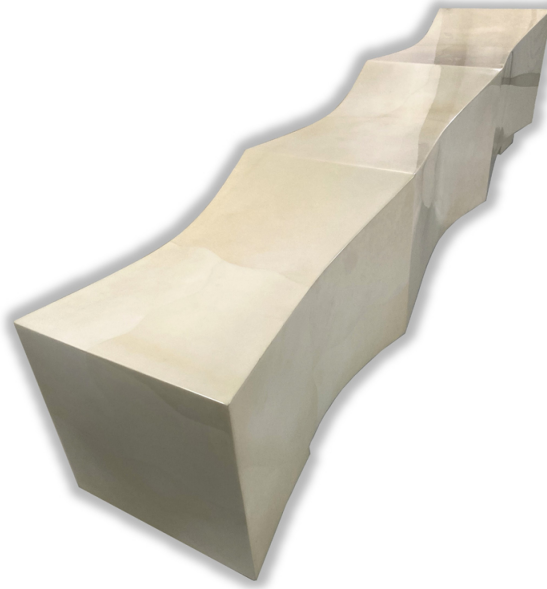

NEWEL

EST 1939

32-00 SKILLMAN AVE

NEW YORK, NY 11101

(212)758-1970

sales@newel.com | NEWEL.COM

INVENTORY #

MTO5244

SALE PRICE

$14,500.00

KARL SPRINGER LTD

Karl Springer Ltd Contemporary American Freeform Beige Parchment "Cameo" 3 Seat Bench (Made to Order)

DIMENSIONS W:84"D:16"H:18"

LOCATION LIC

SKU : #MTO5244