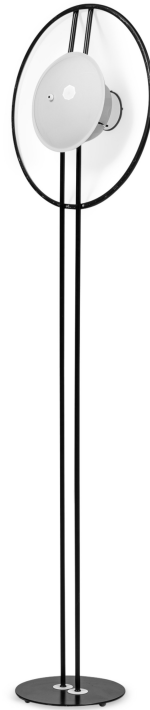

NEWEL

EST 1939

306 EAST 61ST STREET, 3RD FL

NEW YORK, NY 10065

(212)758-1970

sales@newel.com | NEWEL.COM

INVENTORY #

NWL7602

SALE PRICE

\$2,850.00

MICHEL MORELLI

Michel Morelli for Sverige American Mid-Century Satellite Standing Floor Lamp

American Mid-Century aluminum floor lamp with a double stem and large black parallel hanging lamp shade

DIMENSIONS W:20.5"D:11"H:68"

LOCATION LIC-2nd Floor

SKU : #NWL7602