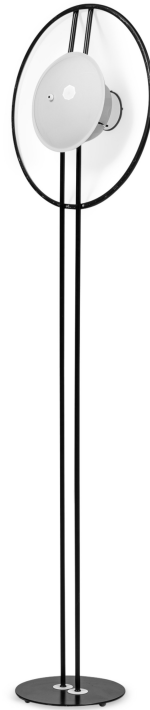

NEWEL

EST 1939

306 EAST 61ST STREET, 3RD FL

NEW YORK, NY 10065

(212)758-1970

sales@newel.com | NEWEL.COM

INVENTORY #

NWL7602

SALE PRICE

\$2,850.00

MICHEL MORELLI

Michel Morelli for Sverige American Mid-Century Satellite Standing Floor Lamp

American Mid-Century aluminum floor lamp with a double stem and large black parallel hanging lamp shade (MICHEL MORELLI)

DIMENSIONS

W:20.5"D:11"H:68"

LOCATION

LIC-1st Floor-Warehouse Walls

SKU : #NWL7602