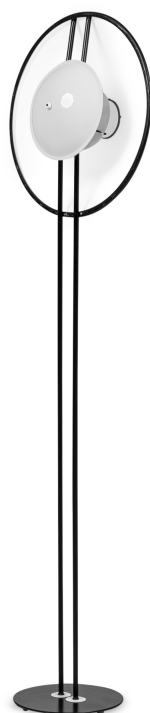

NEWEL

EST 1939

306 EAST 61ST STREET, 3RD FL

NEW YORK, NY 10065

(212)758-1970

sales@newel.com | NEWEL.COM

INVENTORY #

NWL7602

SALE PRICE

\$2,850.00

MICHEL MORELLI

Michel Morelli for Sverige American Mid-Century Satellite Standing Floor Lamp

American Mid-Century aluminum floor lamp with a double stem and large black parallel hanging lamp shade

DIMENSIONS W:20.5"D:11"H:68"

LOCATION LIC-2nd Floor

SKU : #NWL7602