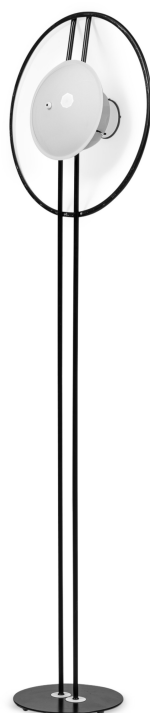

# NEWEL

EST 1939

306 EAST 61ST STREET, 3RD FL

NEW YORK, NY 10065

(212)758-1970

[sales@newel.com](mailto:sales@newel.com) | [NEWEL.COM](http://NEWEL.COM)

INVENTORY #

NWL7602

SALE PRICE

\$2,850.00

MICHEL MORELLI

### Michel Morelli for Sverige American Mid-Century Satellite Standing Floor Lamp

American Mid-Century aluminum floor lamp with a double stem and large black parallel hanging lamp shade

DIMENSIONS W:20.5"D:11"H:68"