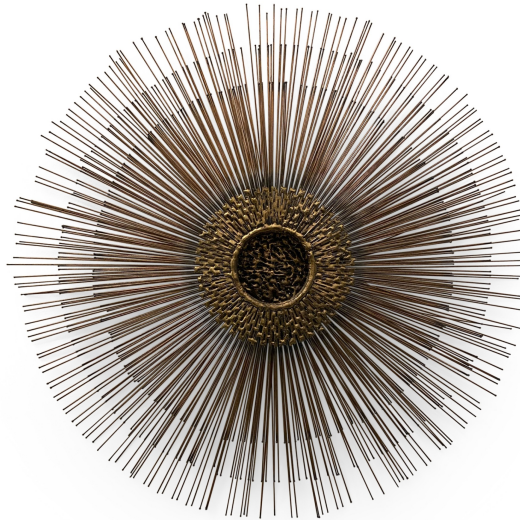

NEWEL

EST 1939

2868 PERSHING STREET

HOLLYWOOD, FL 33020

(305) 891-7580

sales@newel.com | NEWEL.COM

INVENTORY #

NWL7543

SALE PRICE

\$3,500.00

American Mid-Century Brutalist Style Starburst Wall Hanging / Sculpture

Brutalist Mid-century wall hanging in a starburst form comprised of multi dimensional metal rods emanating from the center point

DIMENSIONS W:30"D:3"H:30"

LOCATION Florida

SKU : #NWL7543