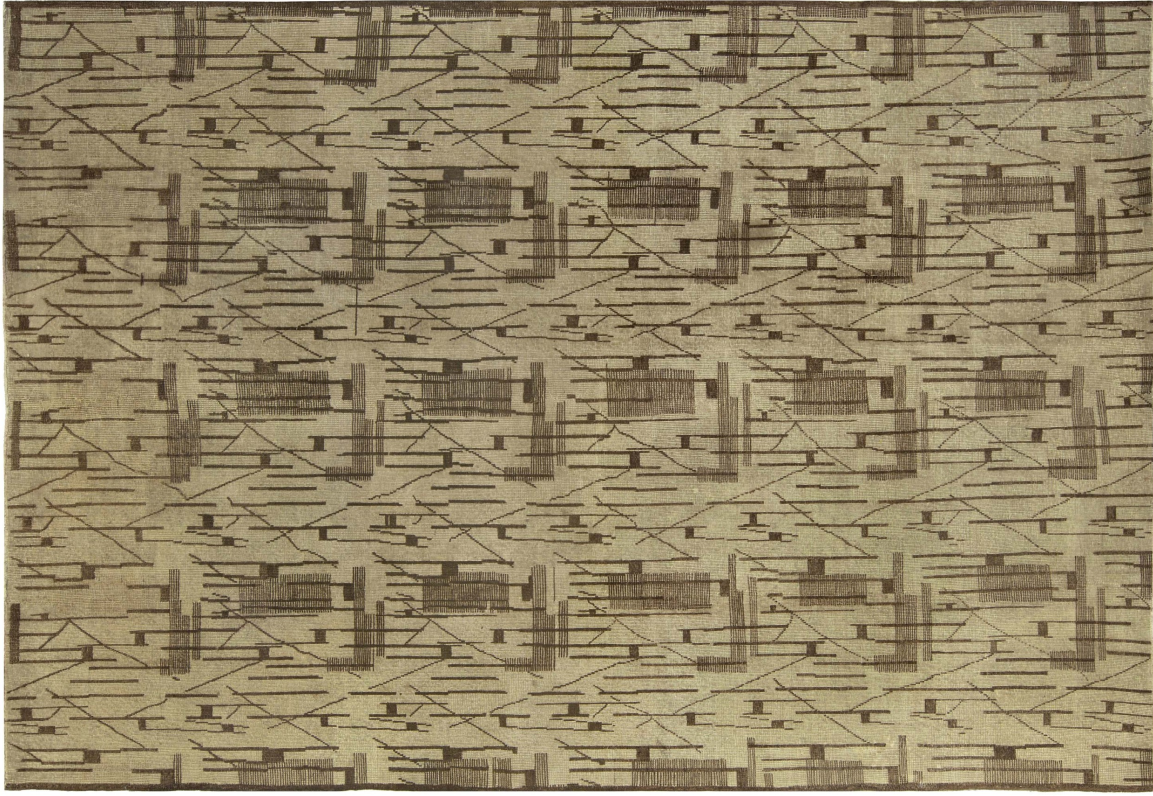

NEWEL

EST 1939

2868 PERSHING STREET

HOLLYWOOD, FL 33020

(305) 891-7580

sales@newel.com | NEWEL.COM

INVENTORY #

NWL7534

SALE PRICE

$5,000.00

European Mid-Century Brown and Black Geometric Rug

European Mid-Century light brown wool rug featuring geometric and linear abstract patterns of dark brown

DIMENSIONS W:84"D:1"H:124"

LOCATION Florida

SKU : #NWL7534