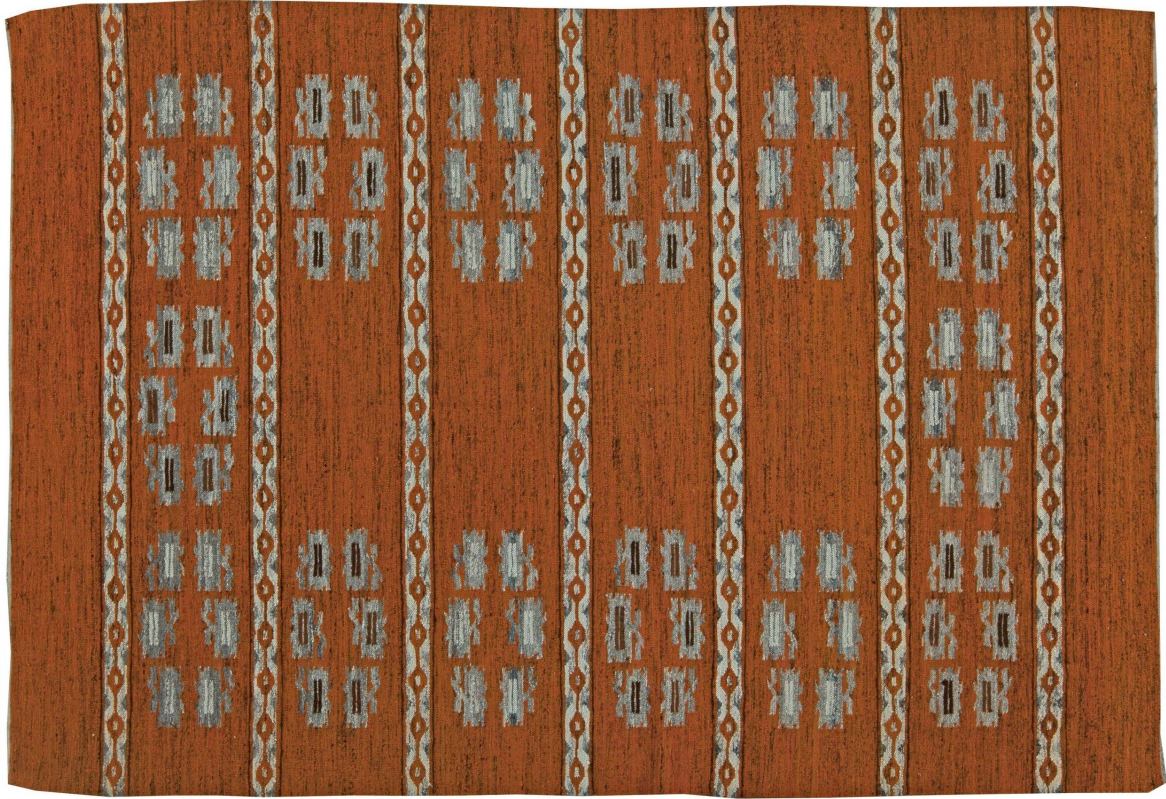

# NEWEL

EST 1939

2868 PERSHING STREET  
HOLLYWOOD, FL 33020  
(305) 891-7580

[sales@newel.com](mailto:sales@newel.com) | [NEWEL.COM](http://NEWEL.COM)

INVENTORY #

NWL7535

SALE PRICE

\$5,000.00

## Swedish Mid-Century Brown and Beige Patterned Flatweave Wool Rug

Swedish mid-century brown flatweave wool rug with beige parallel patterns

DIMENSIONS W:63"D:1"H:99"

LOCATION Florida

SKU : #NWL7535