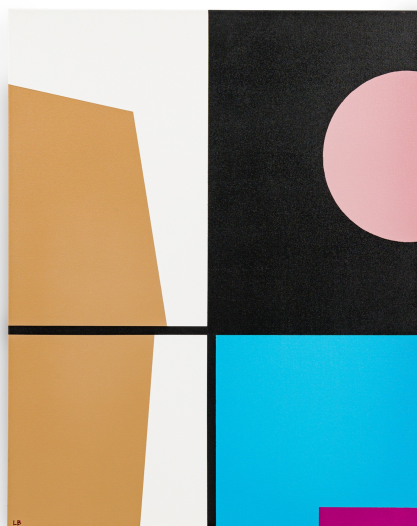

NEWEL

EST 1939

2868 PERSHING STREET
HOLLYWOOD, FL 33020
(305) 891-7580

sales@newel.com | NEWEL.COM

INVENTORY #

NWL7504

SALE PRICE

$6,400.00

LARRY BENTLEY

Larry Bentley Contemporary Abstract Acrylic on Canvas, Titled: "AZUL CLARO". (2022)

American contemporary abstract composition split into four sections with the left two sections featuring a gold geometric shape against a white background and on the the upper and lower right sections having black, blue, pink and purple geometric shapes, acrylic on canvas

DIMENSIONS W:24"D:1.5"H:30"

LOCATION Florida

SKU : #NWL7504