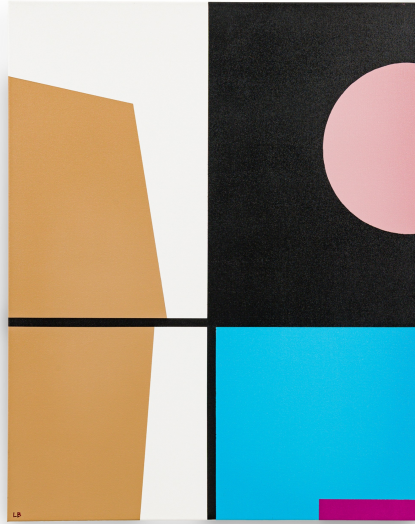

NEWEL

EST 1939

ANTIQUES ✦ FINE ART ✦ JEWELRY

306 EAST 61ST STREET, 3RD FL

NEW YORK, NY 10065

(212)758-1970

sales@newel.com | NEWEL.COM

INVENTORY #

NWL7504

SALE PRICE

$6,000.00

LARRY BENTLEY

Larry Bentley Contemporary Abstract Acrylic on Canvas, Titled: "AZUL CLARO". (2022)

American contemporary abstract composition split into four sections with the left two sections featuring a gold geometric shape against a white background and on the the upper and lower right sections having black, blue, pink and purple geometric shapes, acrylic on canvas (LARRY BENTLEY)

DIMENSIONS W:24"D:1.5"H:30"

LOCATION LIC-2nd Floor-WH2

SKU : #NWL7504