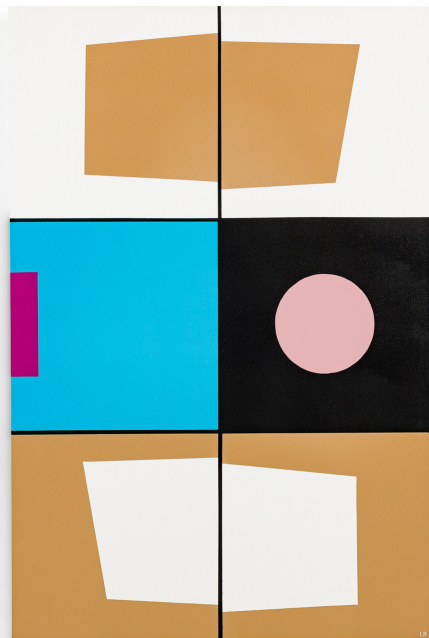

NEWEL

EST 1939

2868 PERSHING STREET
HOLLYWOOD, FL 33020
(305) 891-7580

sales@newel.com | NEWEL.COM

INVENTORY #

NWL7503

SALE PRICE

$4,800.00

LARRY BENTLEY

Larry Bentley Contemporary Abstract Acrylic on Canvas, Titled: "1 SQUARE AZUL". (2022)

American contemporary abstract composition featuring multicolored borders in a vertical and horizontal pattern around a divided black and white center, acrylic on canvas

DIMENSIONS W:24"D:1.5"H:36"

LOCATION Florida

SKU : #NWL7503