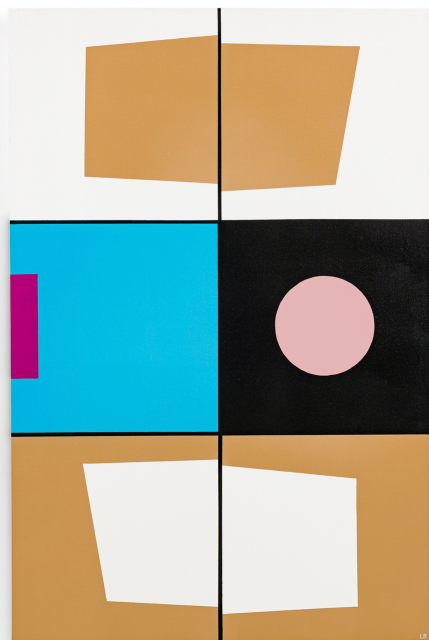

NEWEL

EST 1939

2868 PERSHING STREET
HOLLYWOOD, FL 33020
(305) 891-7580

sales@newel.com | NEWEL.COM

INVENTORY #

NWL7503

SALE PRICE

$4,400.00

LARRY BENTLEY

Larry Bentley Contemporary Abstract Acrylic on Canvas, Titled: "1 SQUARE AZUL". (2022)

American contemporary abstract composition featuring multicolored borders in a vertical and horizontal pattern around a divided black and white center, acrylic on canvas (SIGNED Lower-Right: LB)

DIMENSIONS W:24"D:1.5"H:36"

LOCATION Florida

SKU : #NWL7503