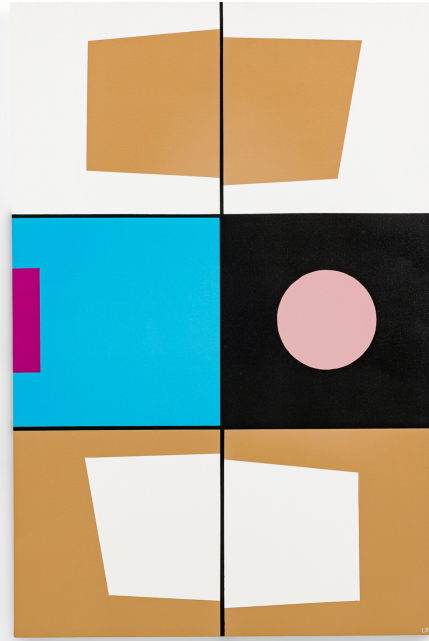

NEWEL

EST 1939

ANTIQUES ✦ FINE ART ✦ JEWELRY

306 EAST 61ST STREET, 3RD FL

NEW YORK, NY 10065

(212)758-1970

sales@newel.com | NEWEL.COM

INVENTORY #

NWL7503

SALE PRICE

$4,400.00

LARRY BENTLEY

Larry Bentley Contemporary Abstract Acrylic on Canvas, Titled: "1 SQUARE AZUL". (2022)

American contemporary abstract composition featuring multicolored borders in a vertical and horizontal pattern around a divided black and white center, acrylic on canvas (SIGNED Lower-Right: LB)

DIMENSIONS W:24"D:1.5"H:36"

LOCATION LIC-2nd Floor-WH2

SKU : #NWL7503