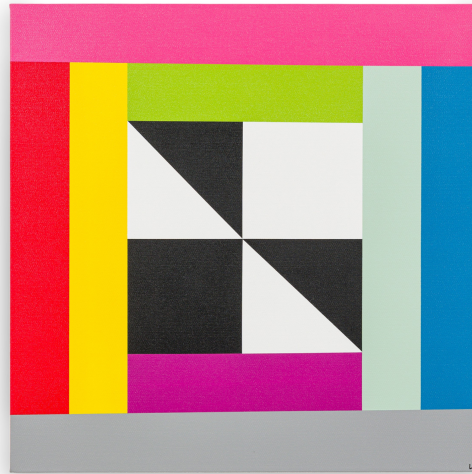

NEWEL

EST 1939

2868 PERSHING STREET
HOLLYWOOD, FL 33020
(305) 891-7580

sales@newel.com | NEWEL.COM

INVENTORY #

NWL7502

SALE PRICE

$3,400.00

LARRY BENTLEY

Larry Bentley Contemporary Abstract Acrylic on Canvas, Titled: "GEES COMPOSITION". (2022)

American contemporary abstract composition featuring 6 panel sections divided by a black painted grid with each panel painted in whites, brown, blue and pink, acrylic on canvas (SIGNED Lower-Right: LB)

DIMENSIONS

W:20"D:1.5"H:20"

LOCATION

Florida

SKU : #NWL7502