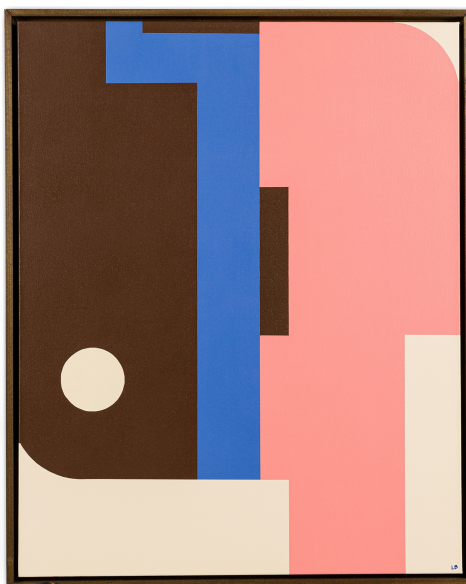

NEWEL

EST 1939

306 EAST 61ST STREET, 3RD FL

NEW YORK, NY 10065

(212)758-1970

sales@newel.com | NEWEL.COM

INVENTORY #

NWL7500

SALE PRICE

$6,960.00

LARRY BENTLEY

Larry Bentley Contemporary Abstract Framed Acrylic on Canvas Painting, Titled: "CARLSTEDT II". (2022

American contemporary abstract composition of color blocking in brown, blue and pink against a beige background, acrylic on canvas in a dark wooden gallery frame

DIMENSIONS W:25.5"D:2.5"H:31.5"

LOCATION 61st Street

SKU : #NWL7500