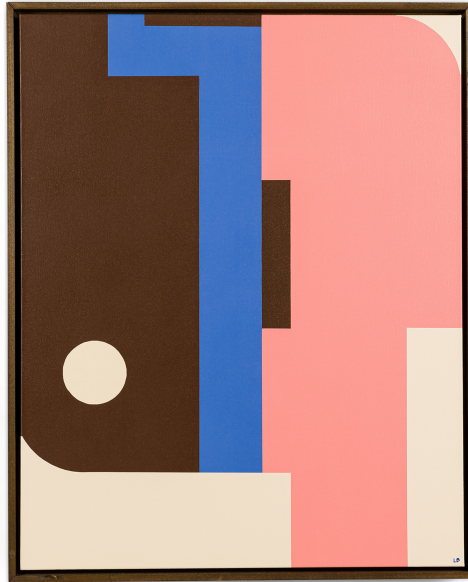

NEWEL

EST 1939

306 EAST 61ST STREET, 3RD FL

NEW YORK, NY 10065

(212)758-1970

sales@newel.com | NEWEL.COM

INVENTORY #

NWL7500

SALE PRICE

$6,200.00

LARRY BENTLEY

Larry Bentley Contemporary Abstract Framed Acrylic on Canvas Painting, Titled: "CARLSTEDT II". (2022

American contemporary abstract composition of color blocking in brown, blue and pink against a beige background, acrylic on canvas in a dark wooden gallery frame (LARRY BENTLEY)

DIMENSIONS W:25.5"D:2.5"H:31.5"

LOCATION 61st Street

SKU : #NWL7500