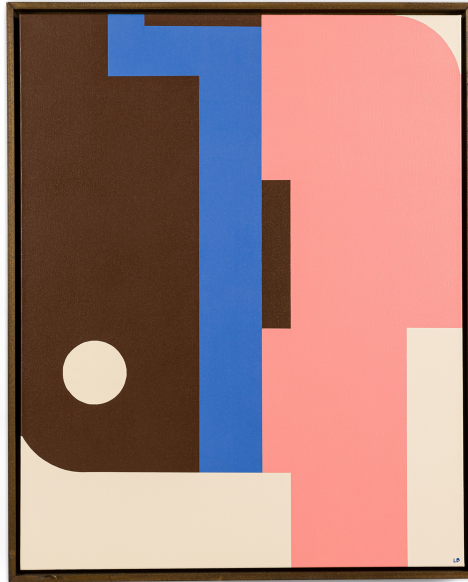

NEWEL

EST 1939

306 EAST 61ST STREET, 3RD FL

NEW YORK, NY 10065

(212)758-1970

sales@newel.com | NEWEL.COM

INVENTORY #

NWL7500

SALE PRICE

$6,960.00

LARRY BENTLEY

Larry Bentley Contemporary Abstract Framed Acrylic on Canvas Painting, Titled: "CARLSTEDT II". (2022

American contemporary abstract composition of color blocking in brown, blue and pink against a beige background, acrylic on canvas in a dark wooden gallery frame

DIMENSIONS

W:25.5"D:2.5"H:31.5"

LOCATION

61st Street

SKU : #NWL7500