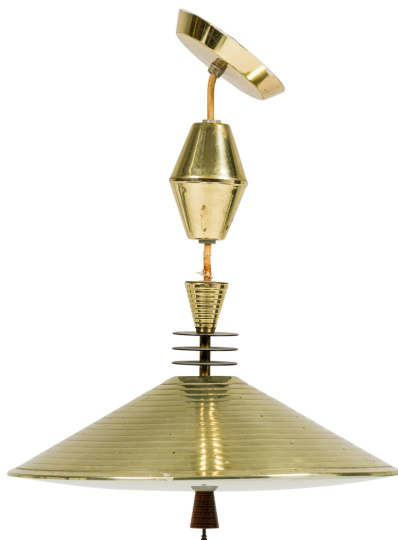

NEWEL

EST 1939

306 EAST 61ST STREET, 3RD FL

NEW YORK, NY 10065

(212)758-1970

sales@newel.com | NEWEL.COM

INVENTORY #

REG5170

SALE PRICE

\$1,800.00

Italian Mid-Century Brass Saucer Chandelier

Italian Mid-Century brass chandelier in a saucer shape design with a frosted shade with a finial on the bottom with an adjustable cord chain (height extended 50")

DIMENSIONS W:18"D:18"H:26"

LOCATION LIC-2nd Floor-WH2

SKU : #REG5170