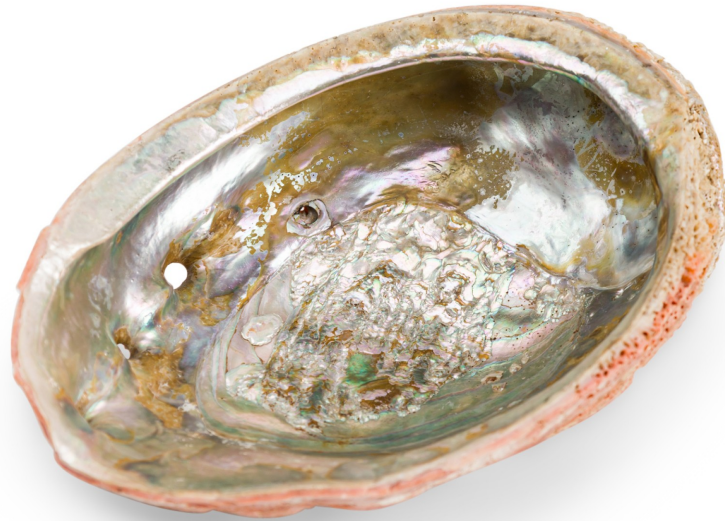

NEWEL

EST 1939

306 EAST 61ST STREET, 3RD FL

NEW YORK, NY 10065

(212)758-1970

sales@newel.com | NEWEL.COM

INVENTORY #

NWL7143

SALE PRICE

$20.00

Natural Abalone Iridescent Mother Of Pearl Seashell Decor Dish

American Contemporary natural abalone iridescent seashell decor

---

DIMENSIONS   W:8"D:6"H:2.75"

LOCATION   LIC-2nd Floor

SKU : #NWL7143